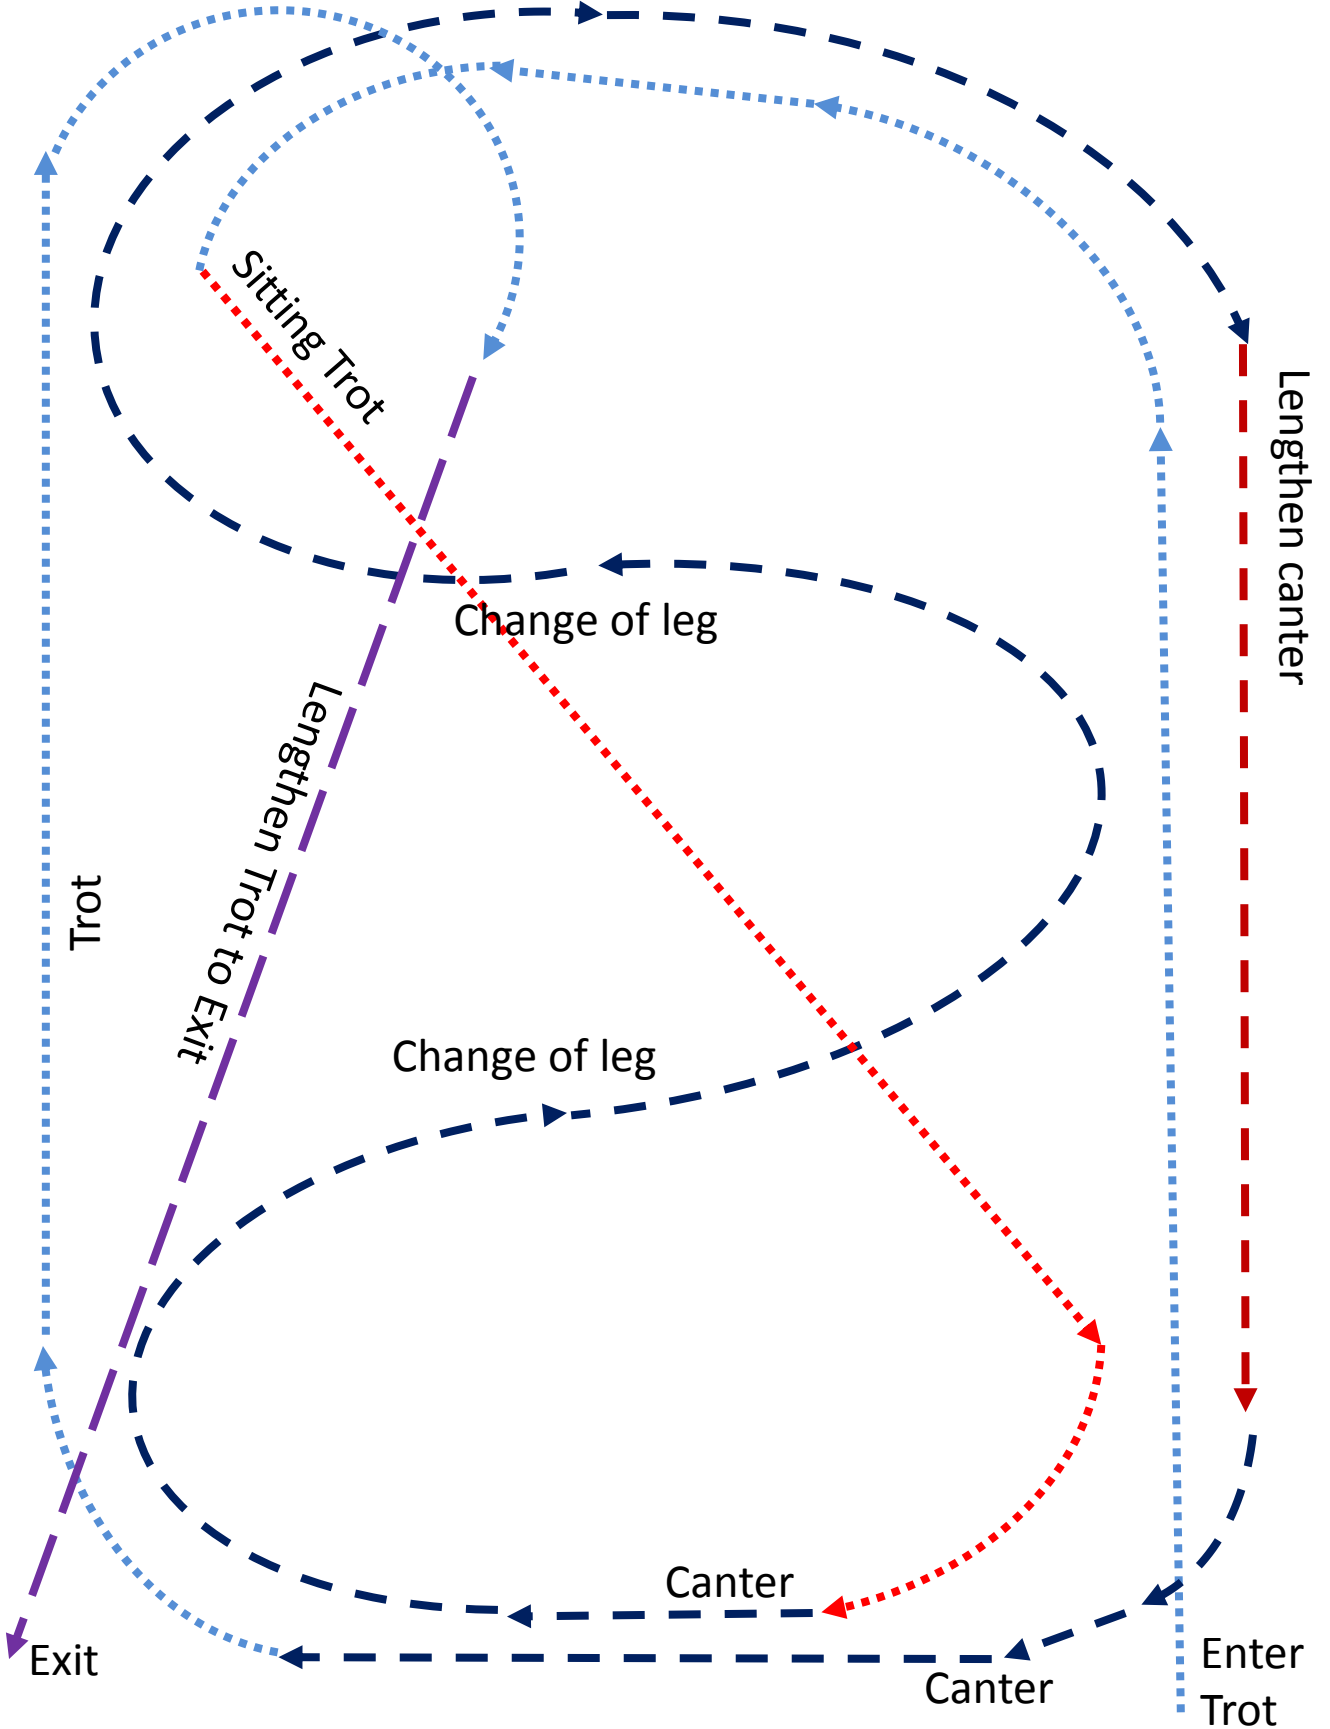

Led Class Workout

Entrants should be judged at the walk and trot on the circle prior to completing the workout shown below.

Class to be lined up in the arena

Leading Rein

Line Up

Class to be lined up IN THE ARENA

First Ridden Workout

NB First Ridden Ponies are are not asked to *canter* when on the circle prior to individual workout.

Class to be lined up in the arena

Childs Open

Childs Hunter

Newcomer Open, Young Horse & Pony Open

Newcomer Hunter, Young Horse & Pony Hunter

Preliminary Open

Preliminary Hunter

Riders

Laura Berben

Open Saddle P-G-H

Open Show Hunter