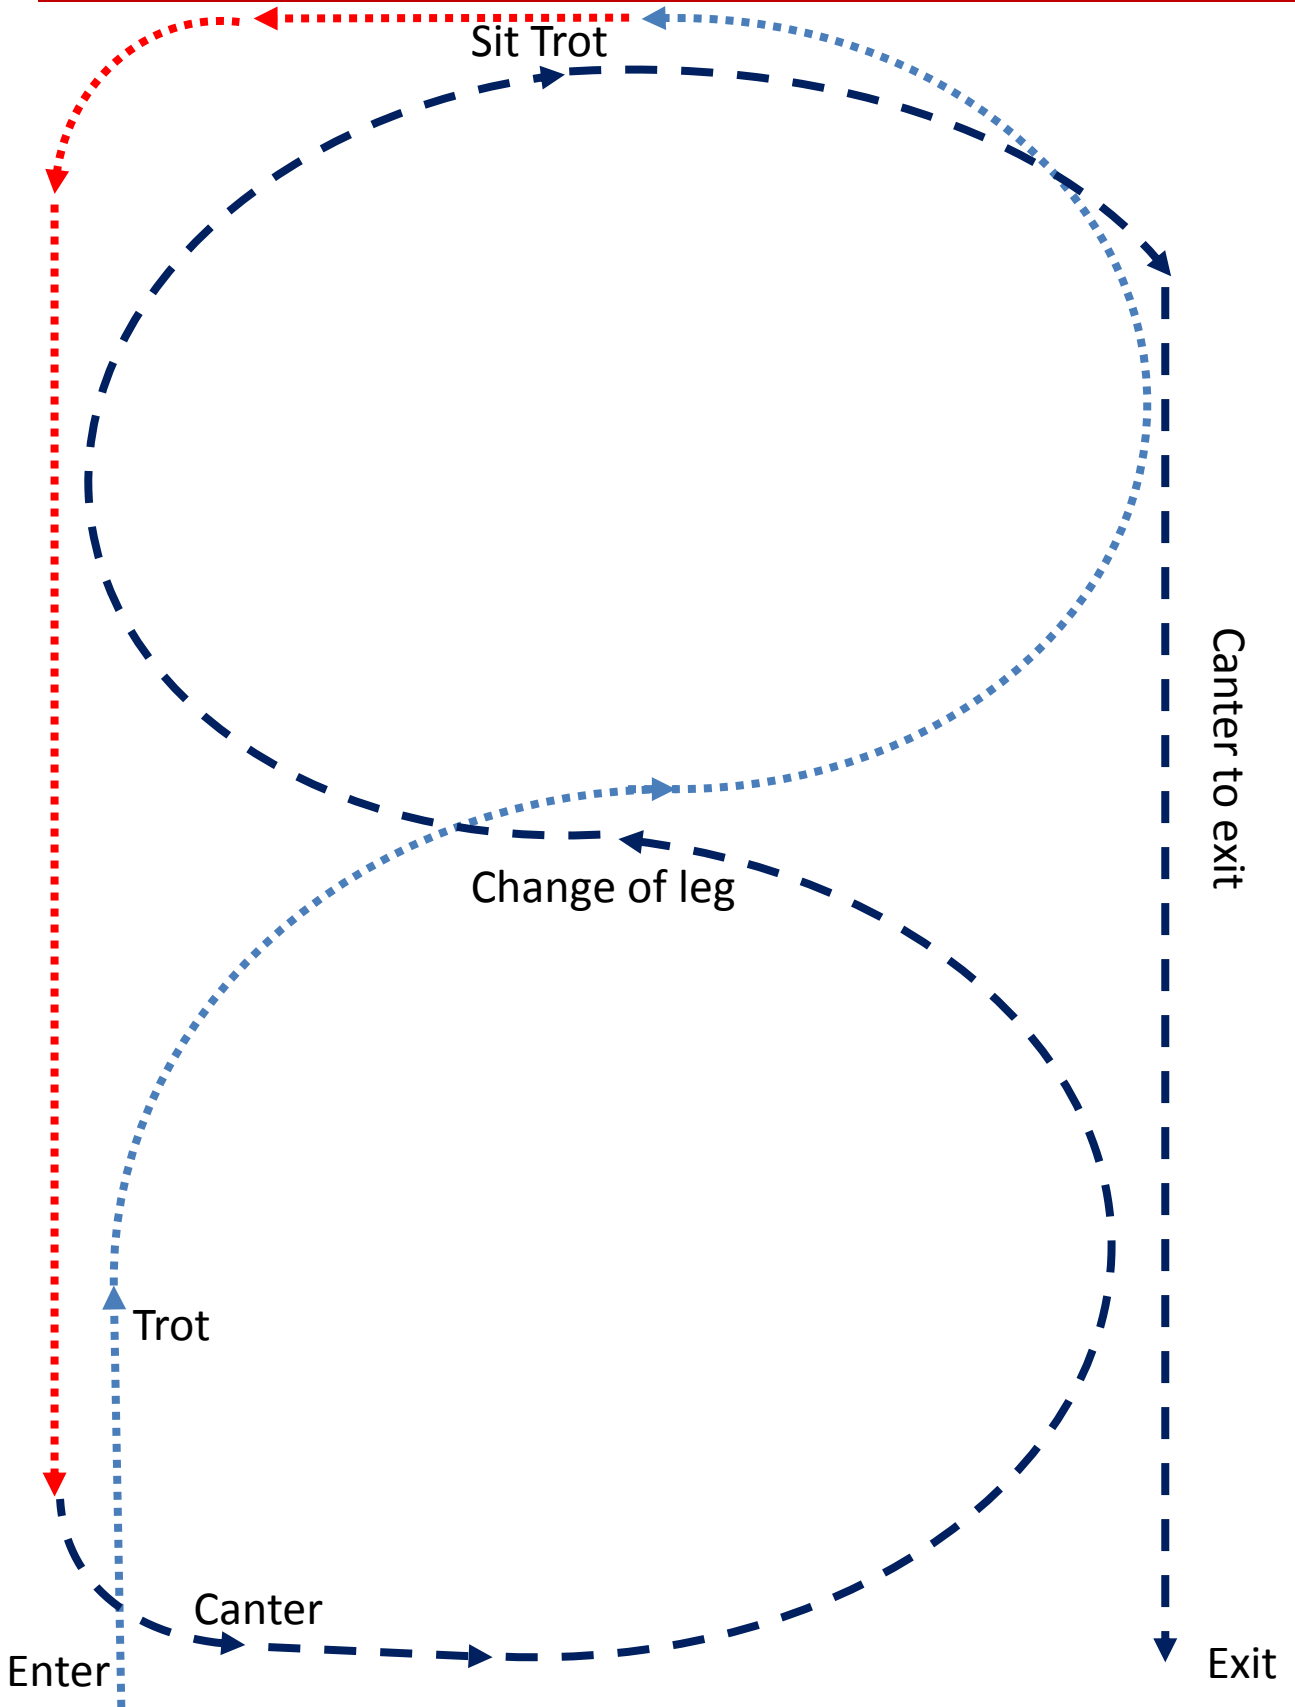

Led Class Workout

Entrants should be judged at the walk and trot on the circle prior to completing the workout shown below.

Class to be lined up in the arena

Leading Rein

Line Up

Class to be lined up IN THE ARENA

First Ridden Workout

NB First Ridden Ponies are are not asked to *canter* when on the circle prior to individual workout.

Class to be lined up in the arena

Childs Open

Childs Hunter

Newcomer Open, Young Horse & Pony Open

Newcomer Hunter, Young Horse & Pony Hunter

Preliminary Open

Preliminary Hunter

Riders

Laura Berben

Open Saddle P-G-H

Open Show Hunter