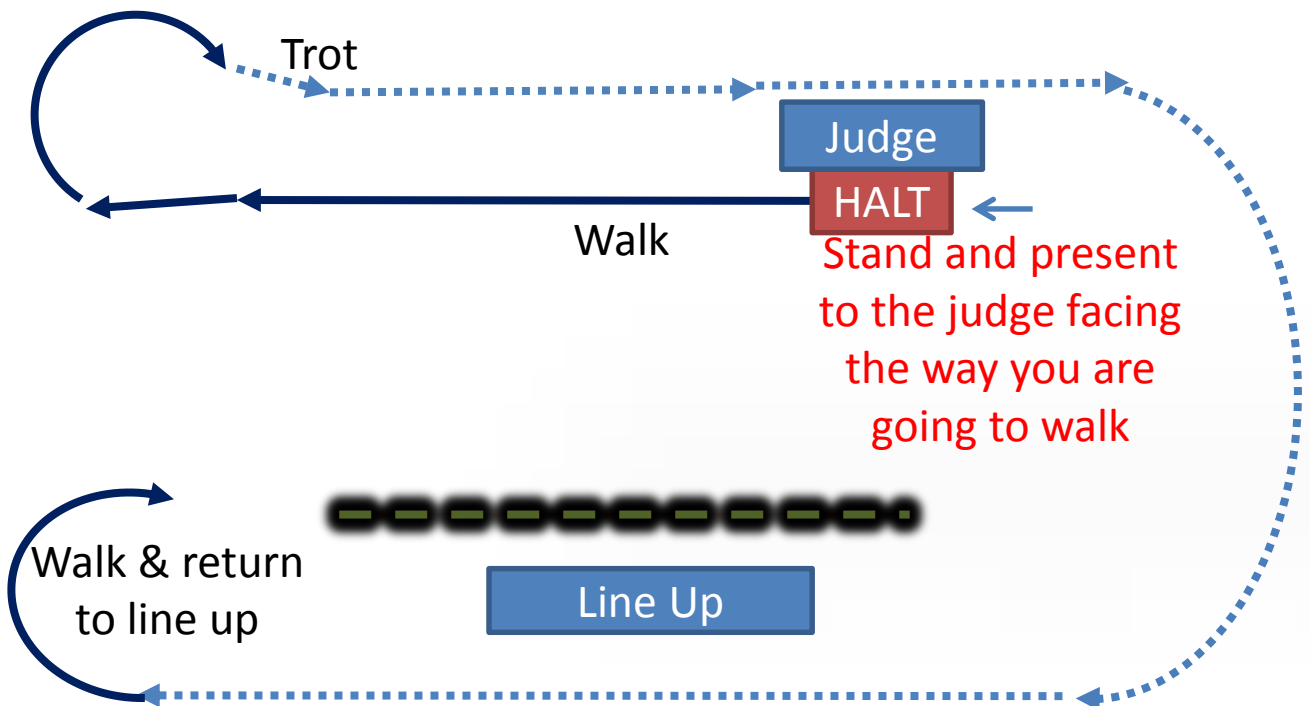

Led Class Workout

Entrants should be judged at the walk and trot on the circle prior to completing the workout shown below.

Class to be lined up in the arena

Leading Rein

Line Up

Class to be lined up IN THE ARENA

First Ridden Workout

NB First Ridden Ponies are are not asked to *canter* when on the circle prior to individual workout.

Class to be lined up in the arena

Childs Open

Childs Hunter

Newcomer Open, Young Horse & Pony Open