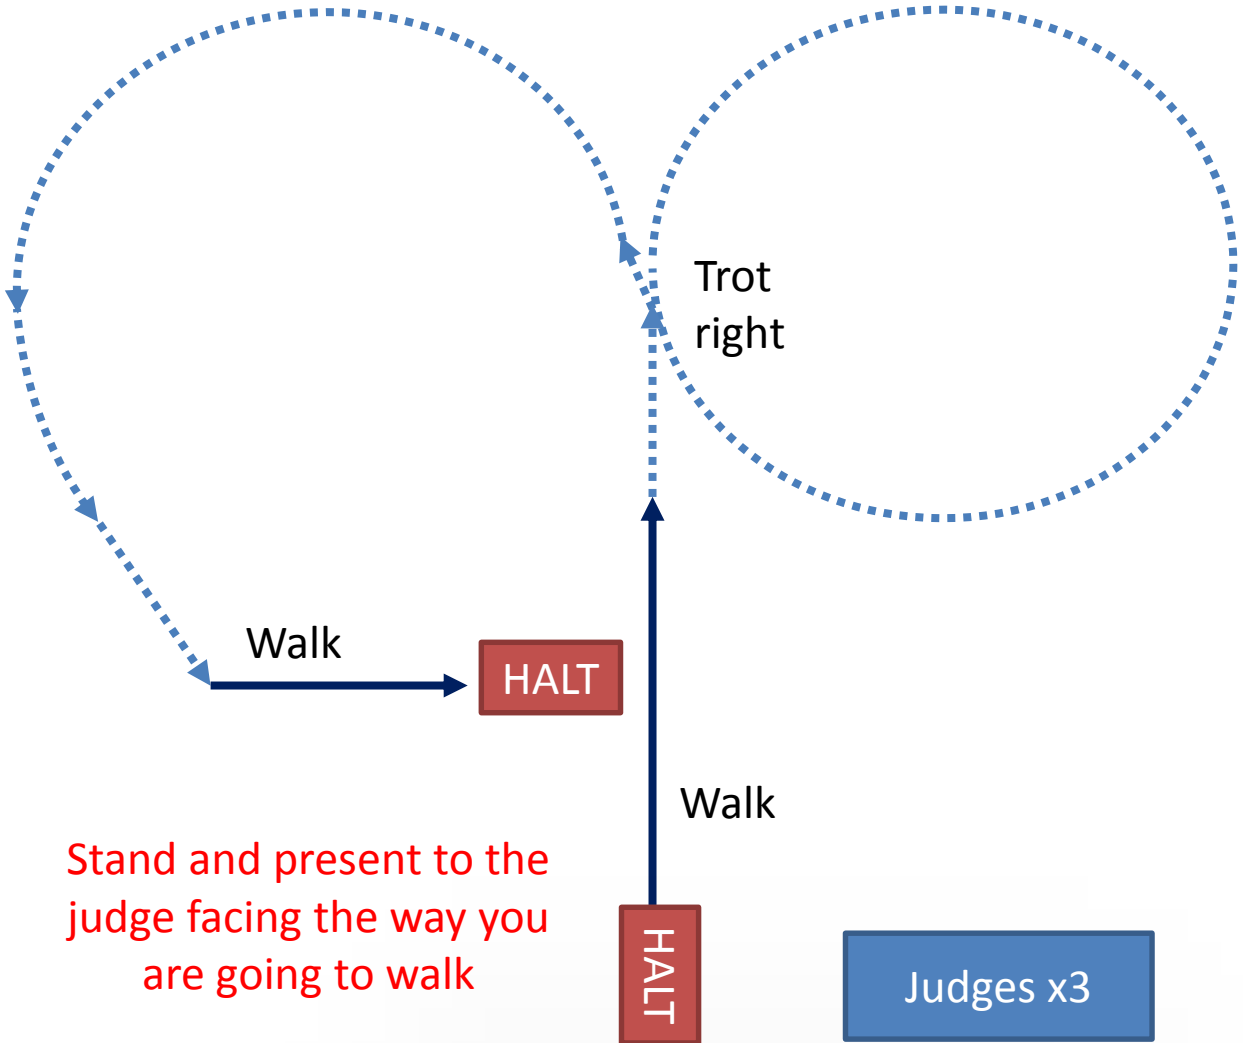

Led Class Workout

Entrants should be judged at the walk and trot on the circle prior to completing the workout shown below.

Class to be lined up in the arena

Leading Rein

Line Up

Class to be lined up IN THE ARENA

First Ridden Workout

NB First Ridden Ponies are are not asked to *canter* when on the circle prior to individual workout.

Class to be lined up in the arena

Childs Open

Childs Hunter

Newcomer Open, Young Horse & Pony Open