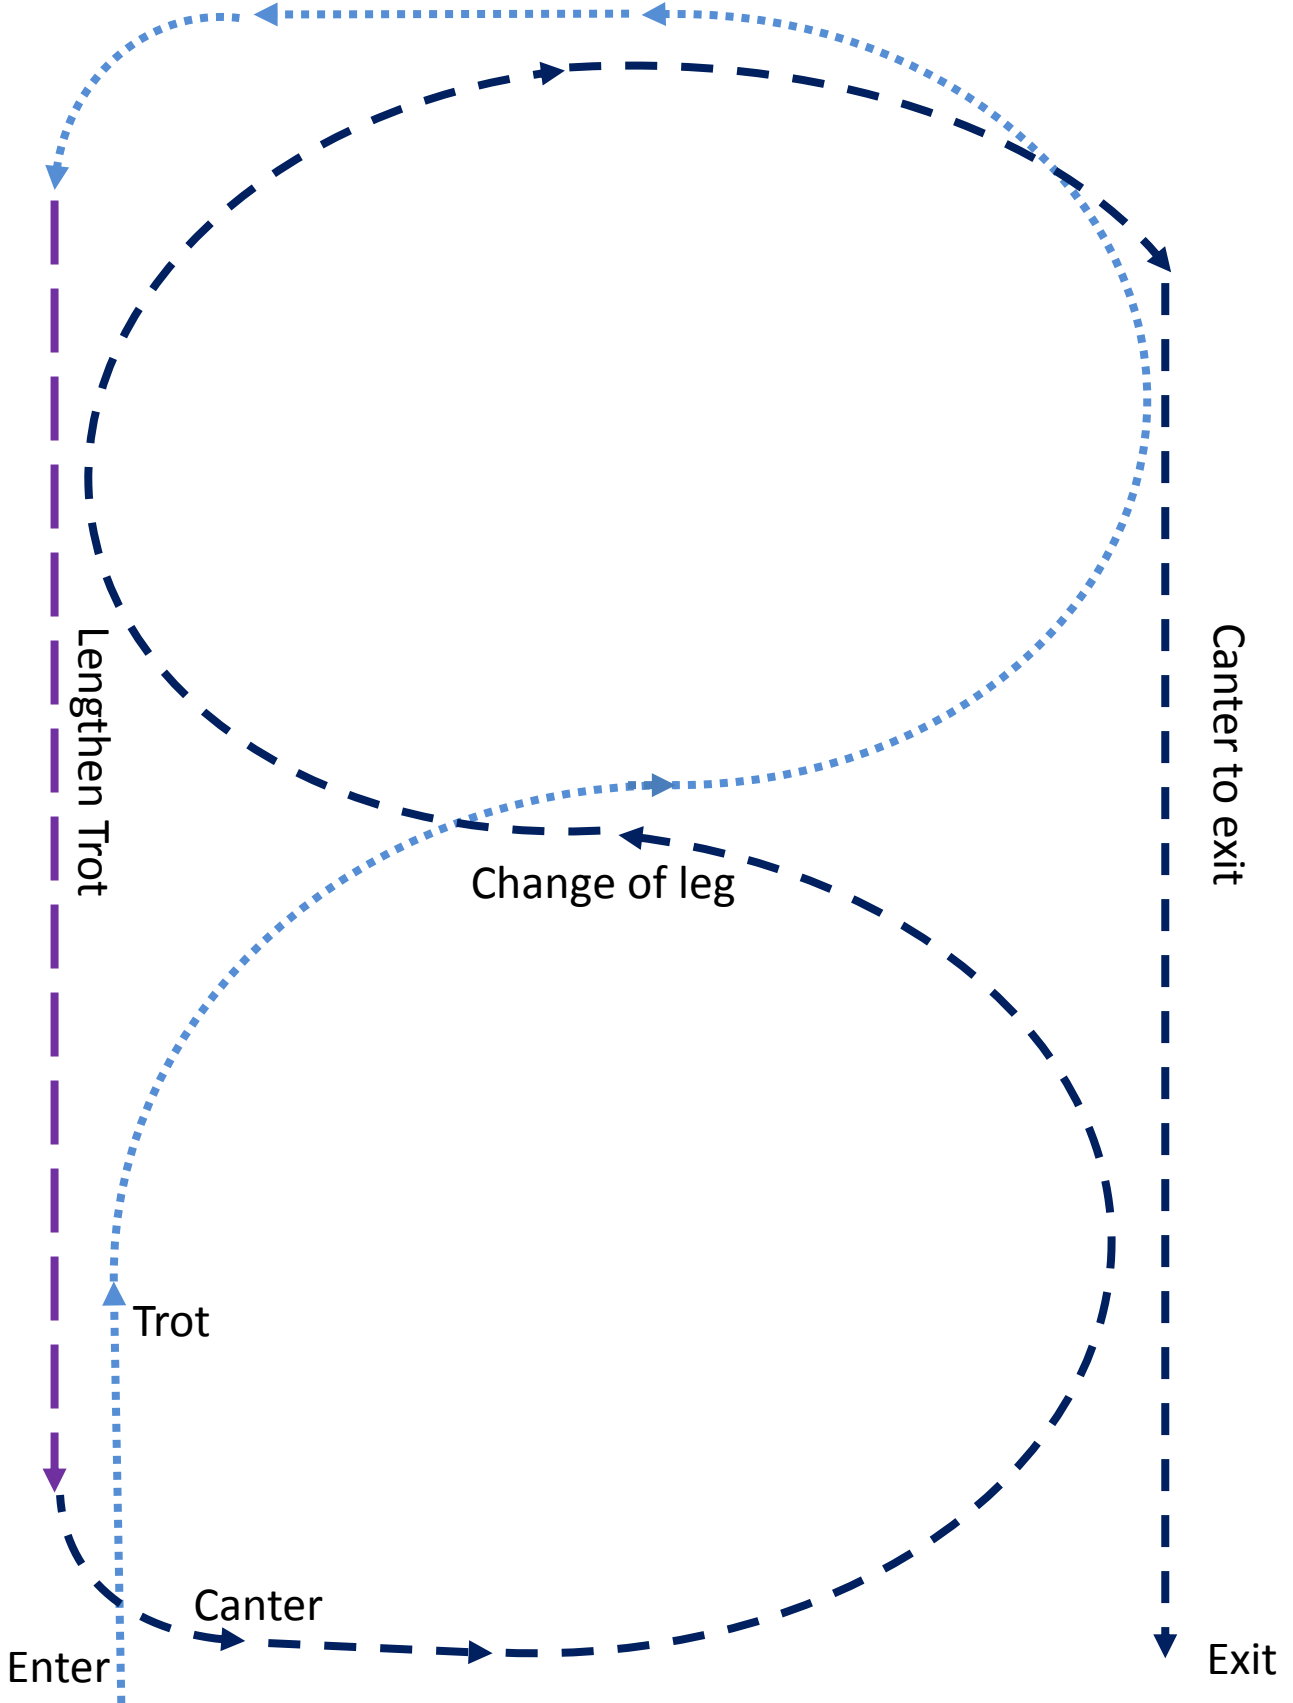

Led Class Workout

Entrants should be judged at the walk and trot on the circle prior to completing the workout shown below.

Class to be lined up in the arena

Leading Rein

Line Up

Class to be lined up IN THE ARENA

First Ridden Workout

NB First Ridden Ponies are are not asked to *canter* when on the circle prior to individual workout.

Class to be lined up in the arena

Childs Open

Childs Hunter

Newcomer Open, Young Horse & Pony Open

Newcomer Hunter, Young Horse & Pony Hunter

Preliminary Open

Preliminary Hunter

Riders

Laura Berben

Open Saddle P-G-H

Open Show Hunter