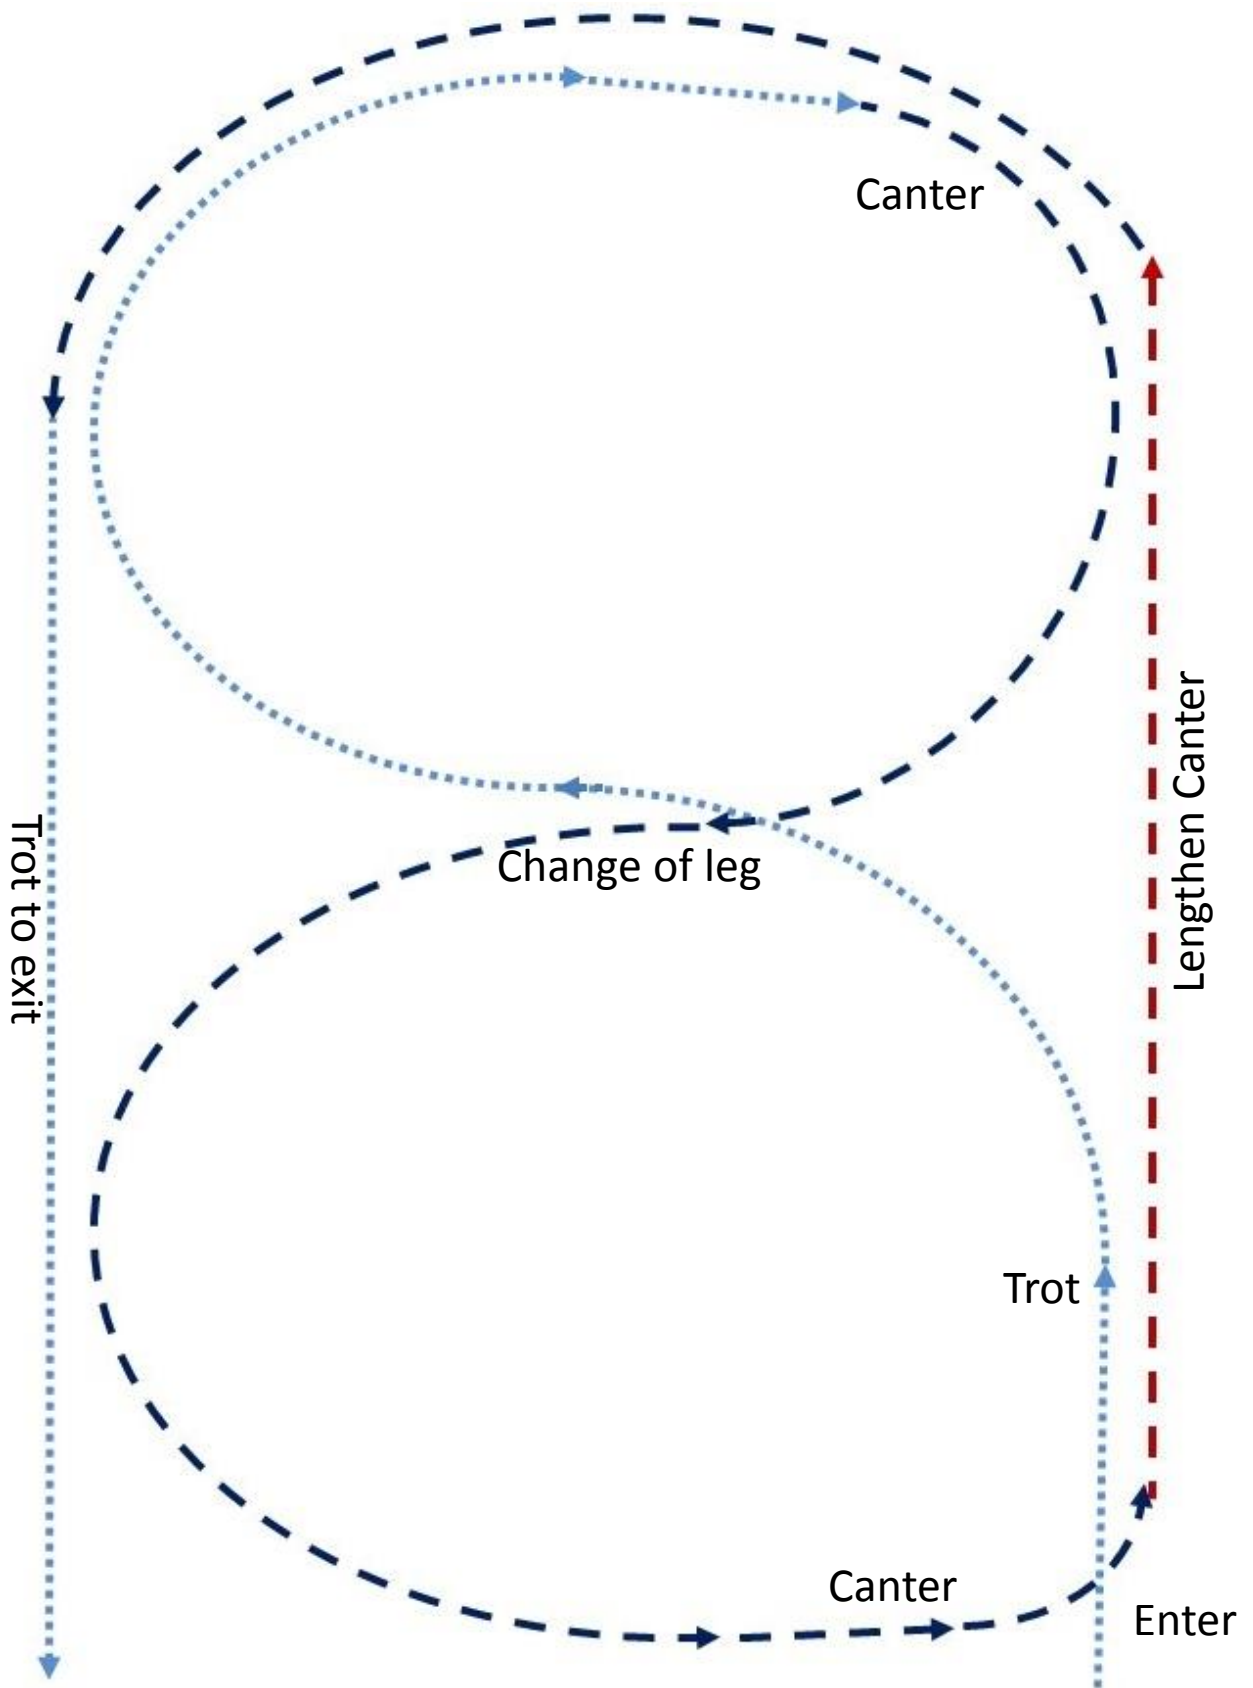

Newcomer Hunter, Young Horse & Pony Hunter