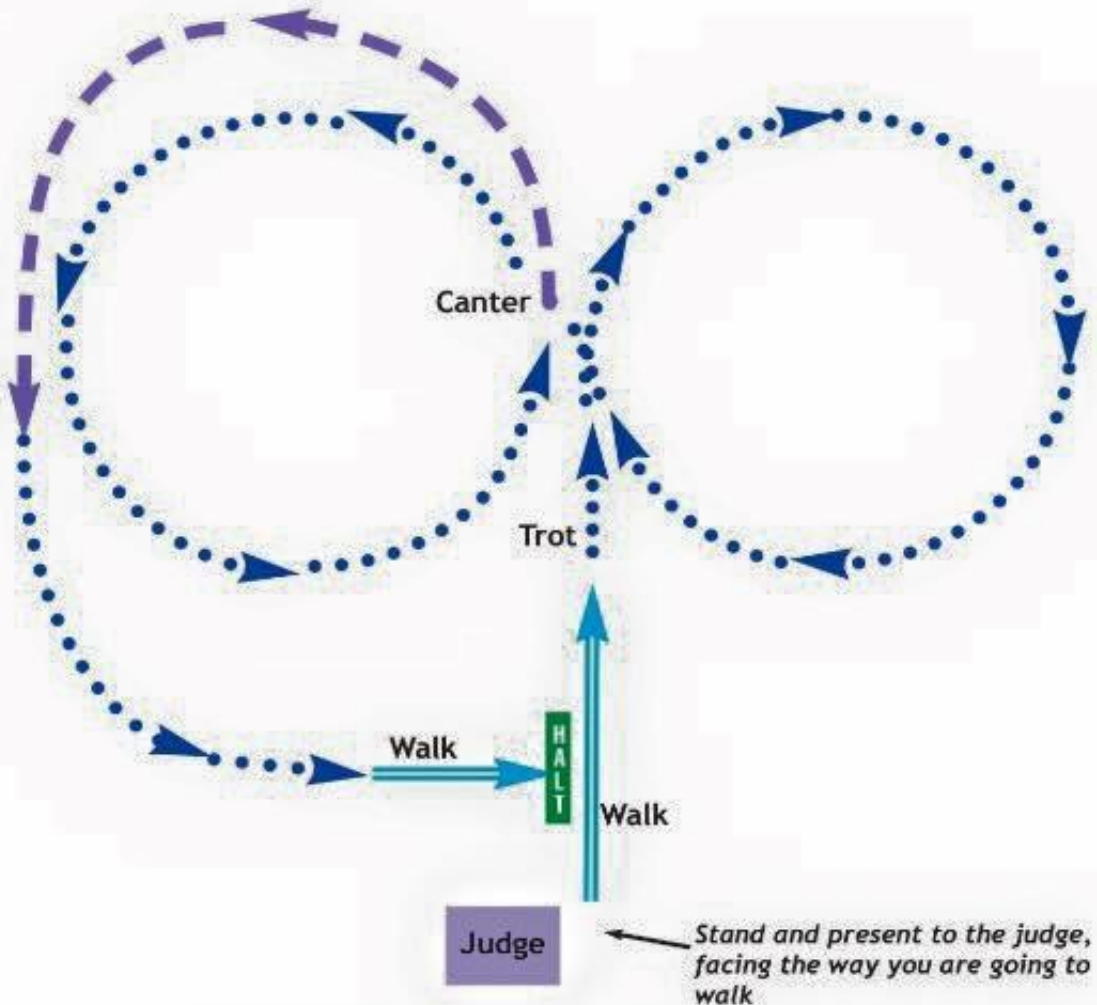

Led Class Workout

Entrants should be judged at the walk and trot on the circle prior to completing the workout shown below.

Class to be lined up in the arena

Leading Rein

Line Up

Class to be lined up IN THE ARENA

First Ridden Workout

NB First Ridden Ponies are are not asked to *canter* when on the circle prior to individual workout.

Class to be lined up in the arena

Childs Open

Childs Hunter

Newcomer Open, Young Horse & Pony Open