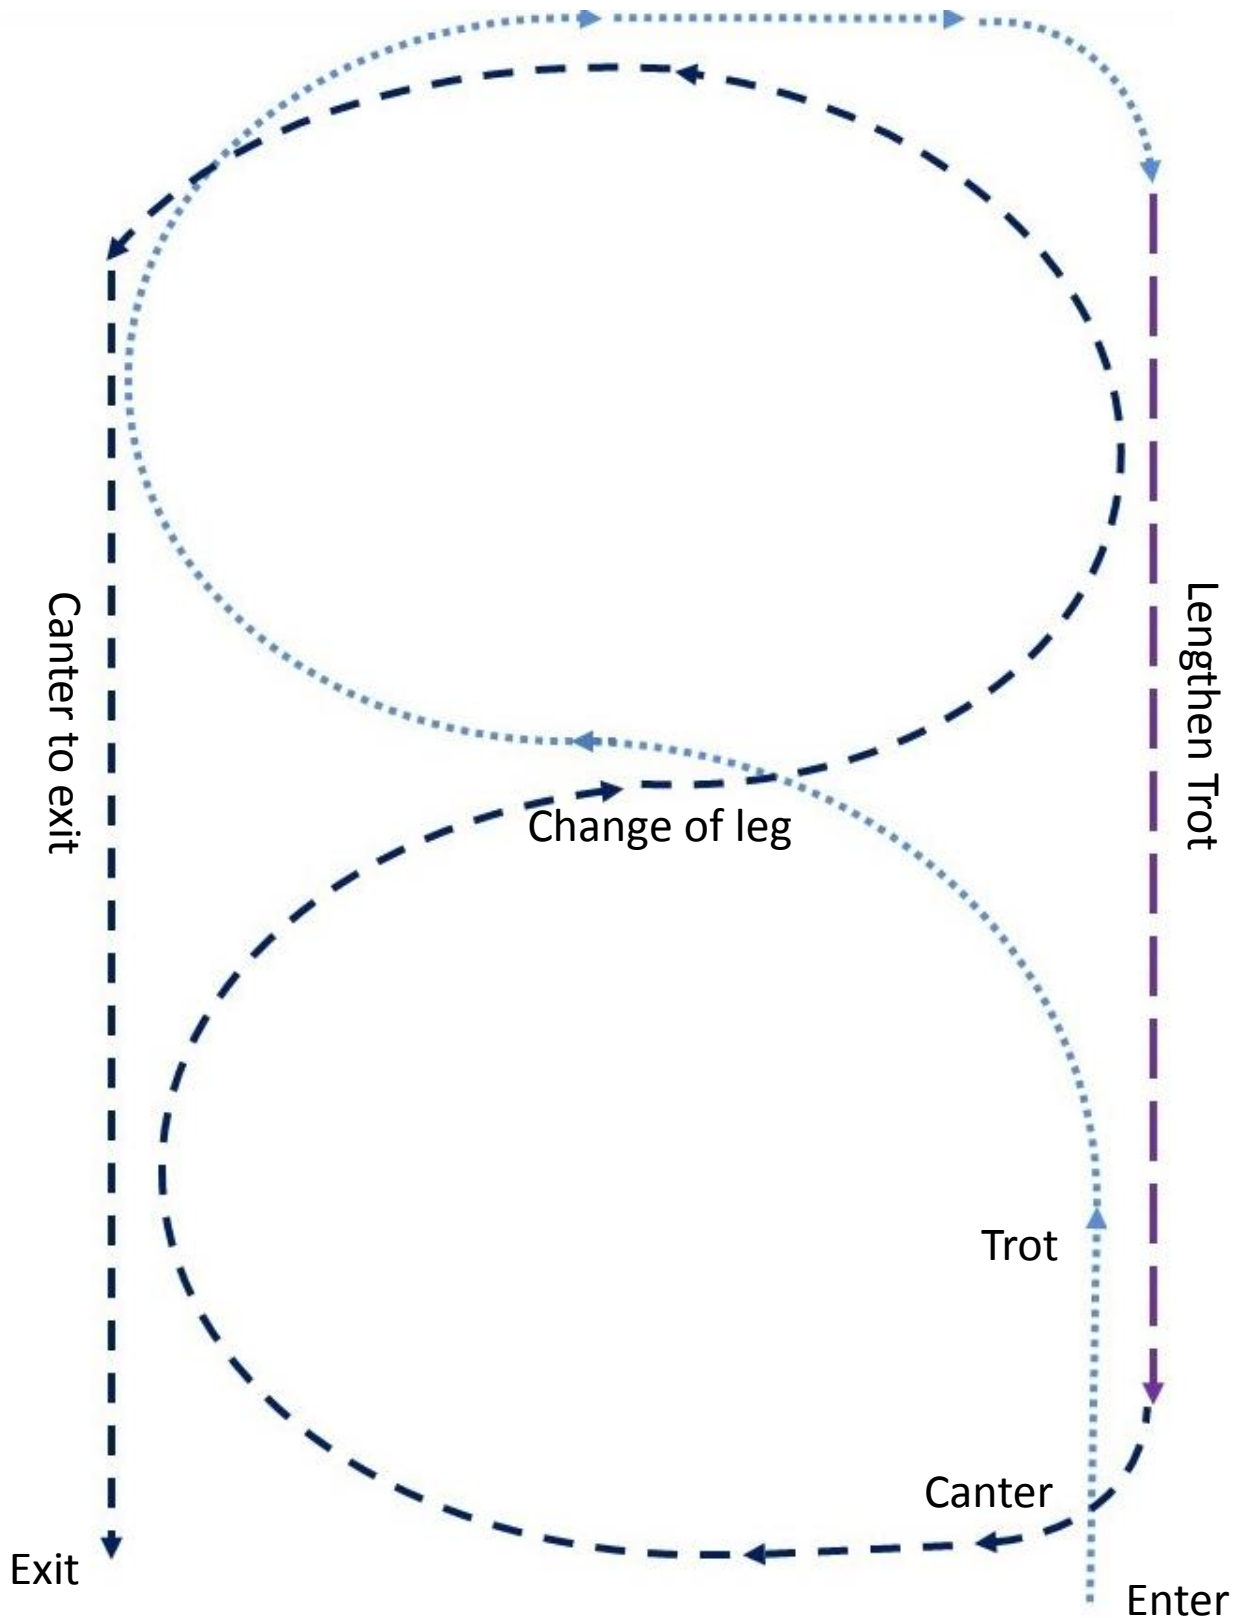

Led Class Workout

Entrants should be judged at the walk and trot on the circle prior to completing the workout shown below.

Class to be lined up in the arena

Leading Rein

Line Up

Class to be lined up IN THE ARENA

First Ridden Workout

NB First Ridden Ponies are are not asked to *canter* when on the circle prior to individual workout.

Class to be lined up in the arena

Childs Open

Childs Hunter

Newcomer Open, Young Horse & Pony Open