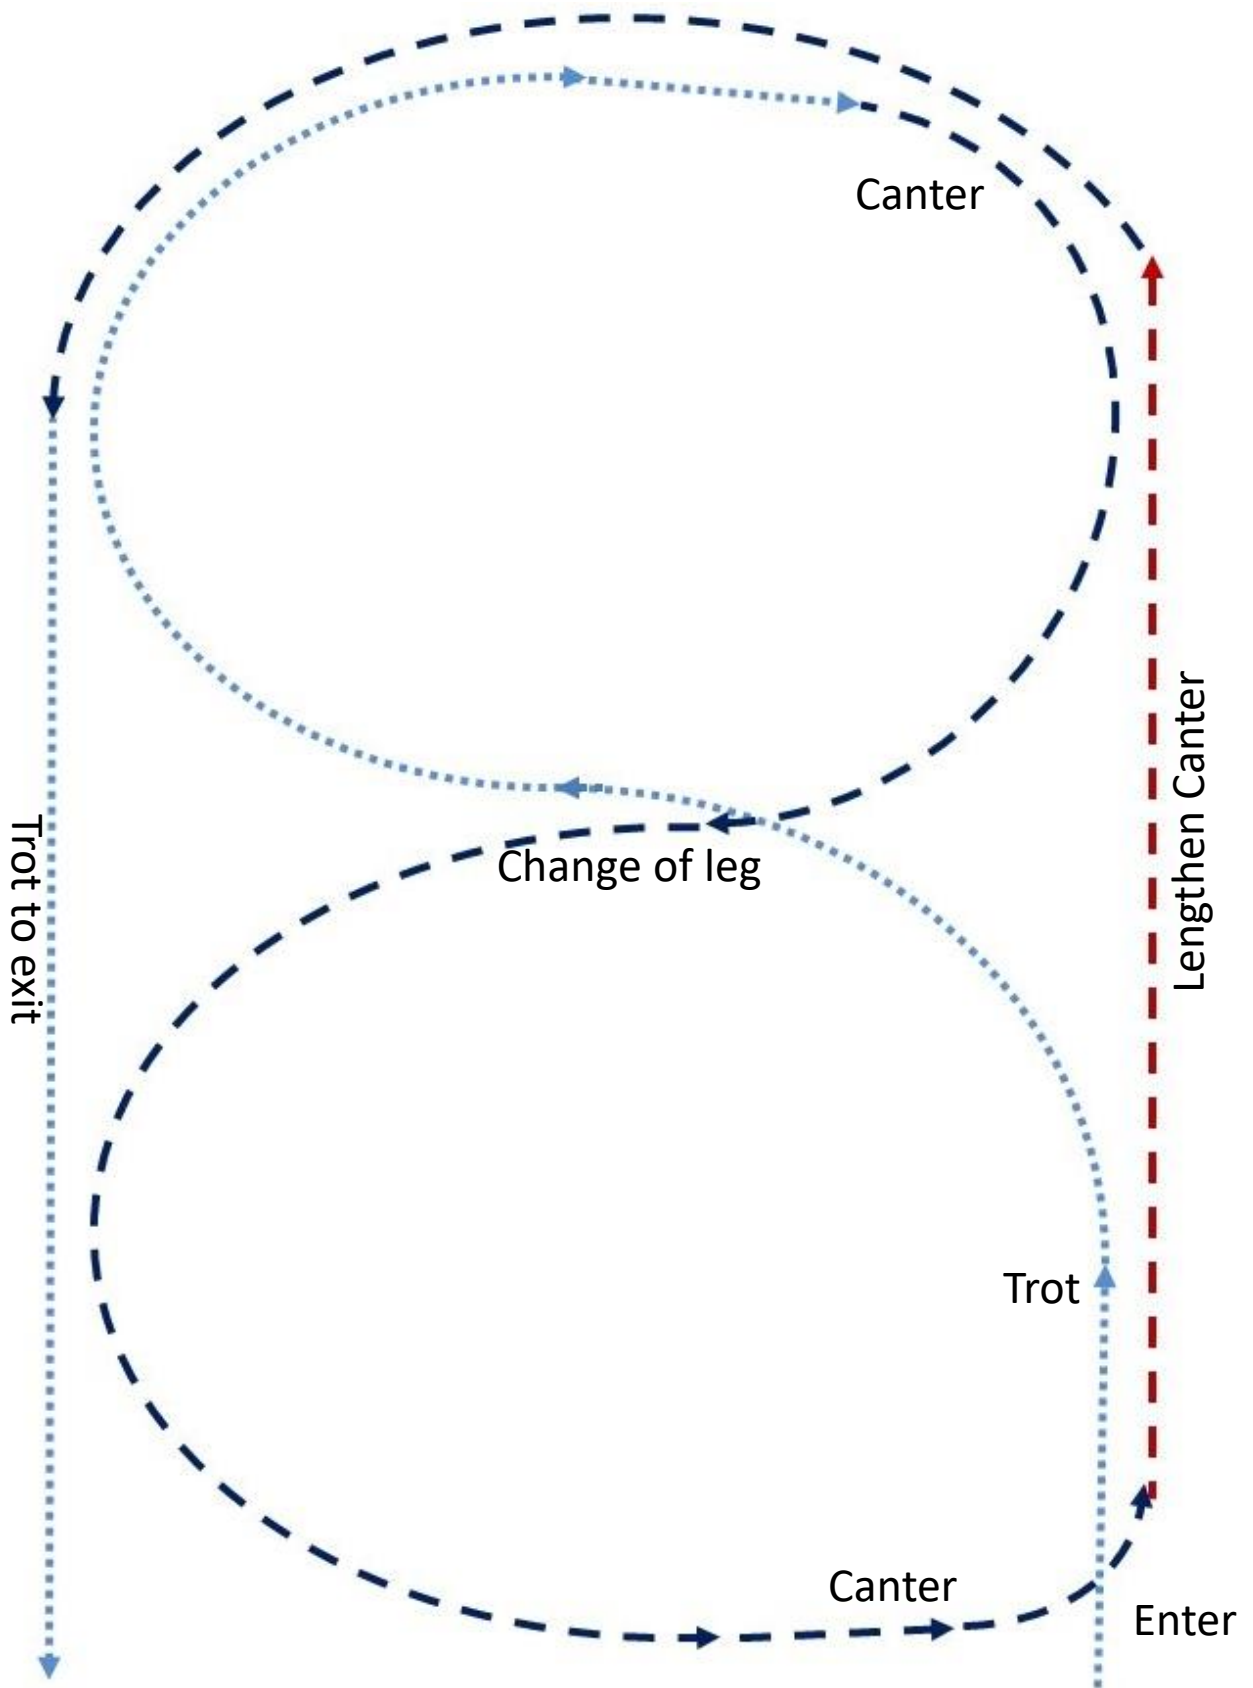

Newcomer Open

Newcomer Hunter

Preliminary Open

Preliminary Hunter

Leading Rein & Rider 3-6yrs

Class to be lined up IN THE ARENA

First Ridden

Class to be lined up IN THE ARENA

First ridden ponies are **not** asked to canter when on the circle prior to the individual workout

Preliminary Riders

Riders 6-9yrs, 9-12yrs & 12-15yrs

Rider 15-17yrs, 17-21yrs, 21-30ys & 30+yrs

Childs Open