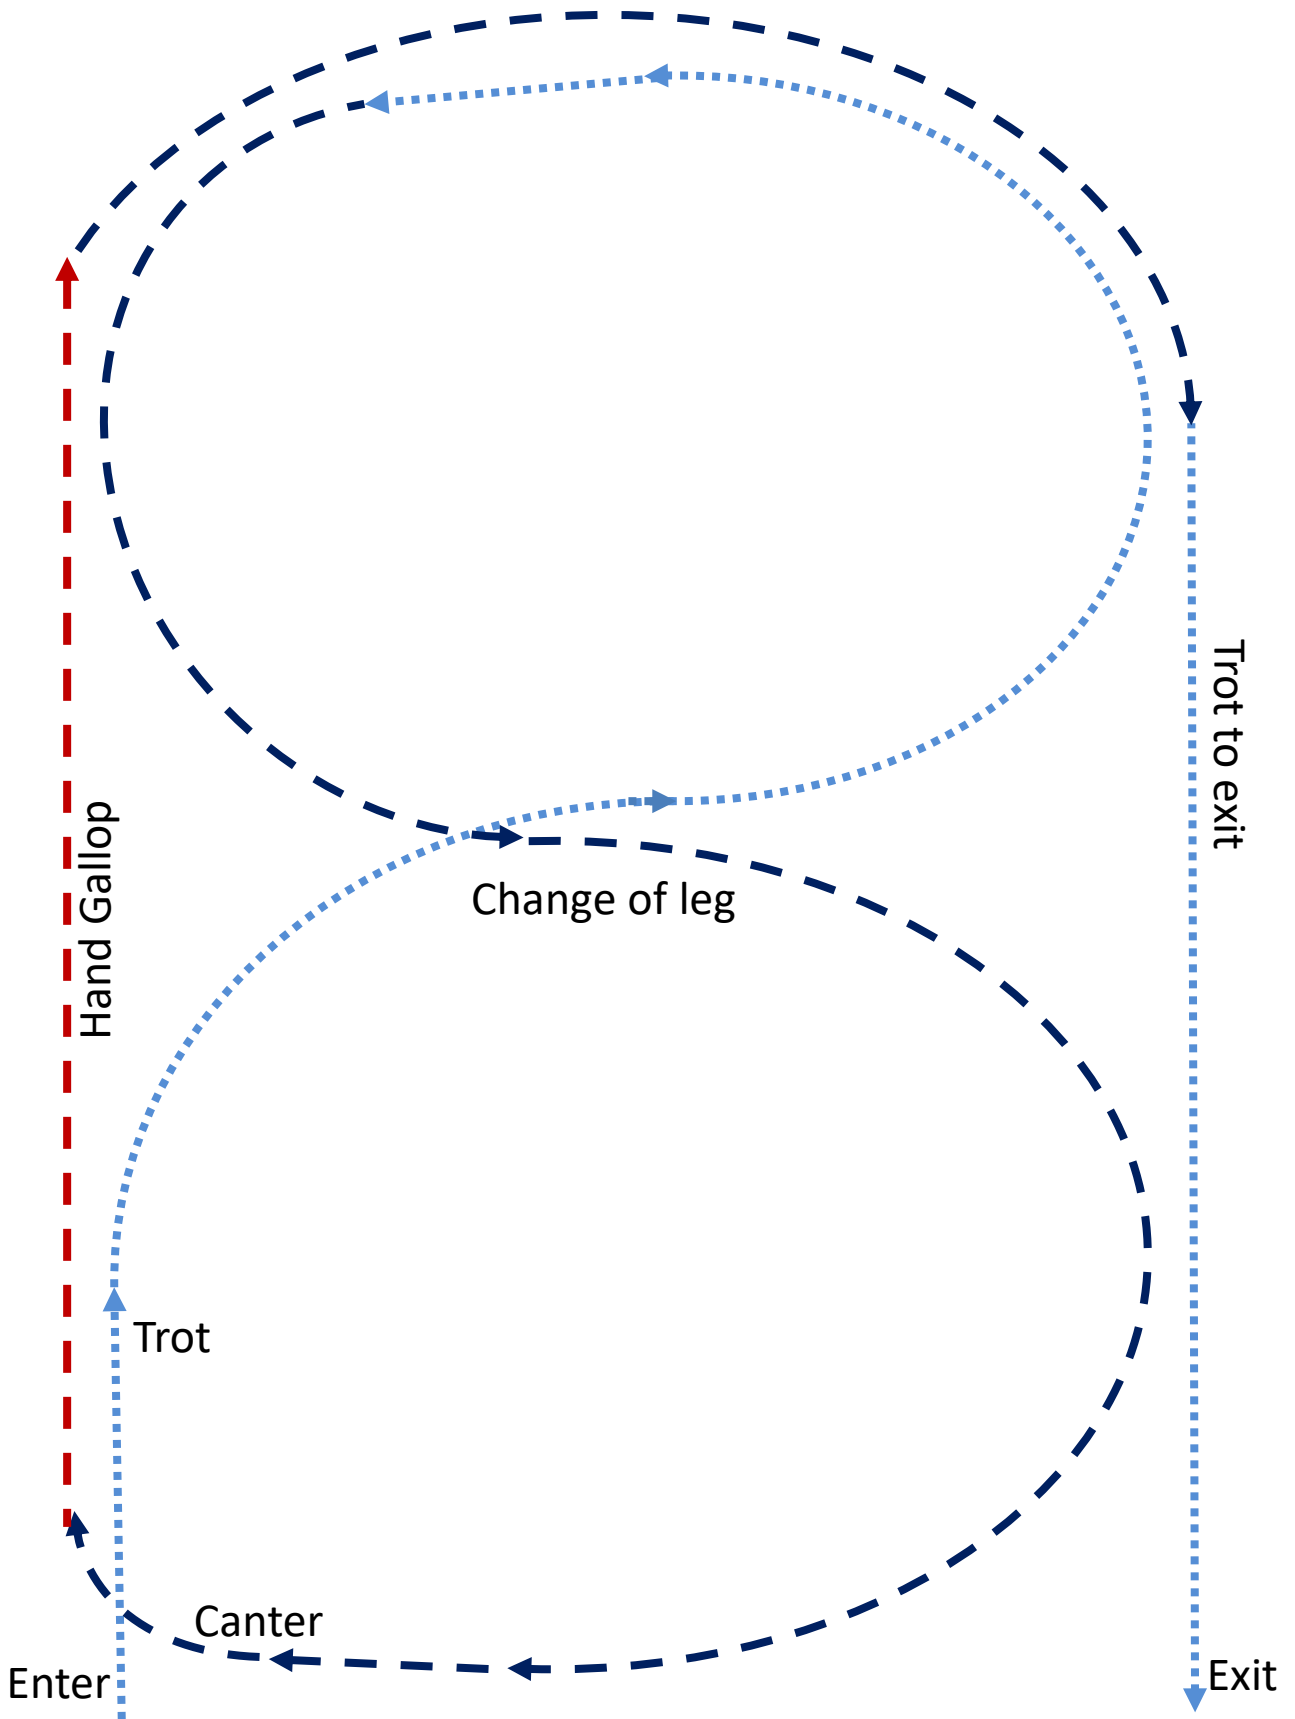

Newcomer Open

Newcomer Hunter

Preliminary Open

Preliminary Hunter

Leading Rein & Rider 3-6yrs

Class to be lined up IN THE ARENA

First Ridden

Class to be lined up IN THE ARENA

First ridden ponies are **not** asked to canter when on the circle prior to the individual workout

Preliminary Riders

Riders 6-9yrs, 9-12yrs & 12-15yrs

Rider 15-17yrs, 17-21yrs, 21-30ys & 30+yrs

Childs Open