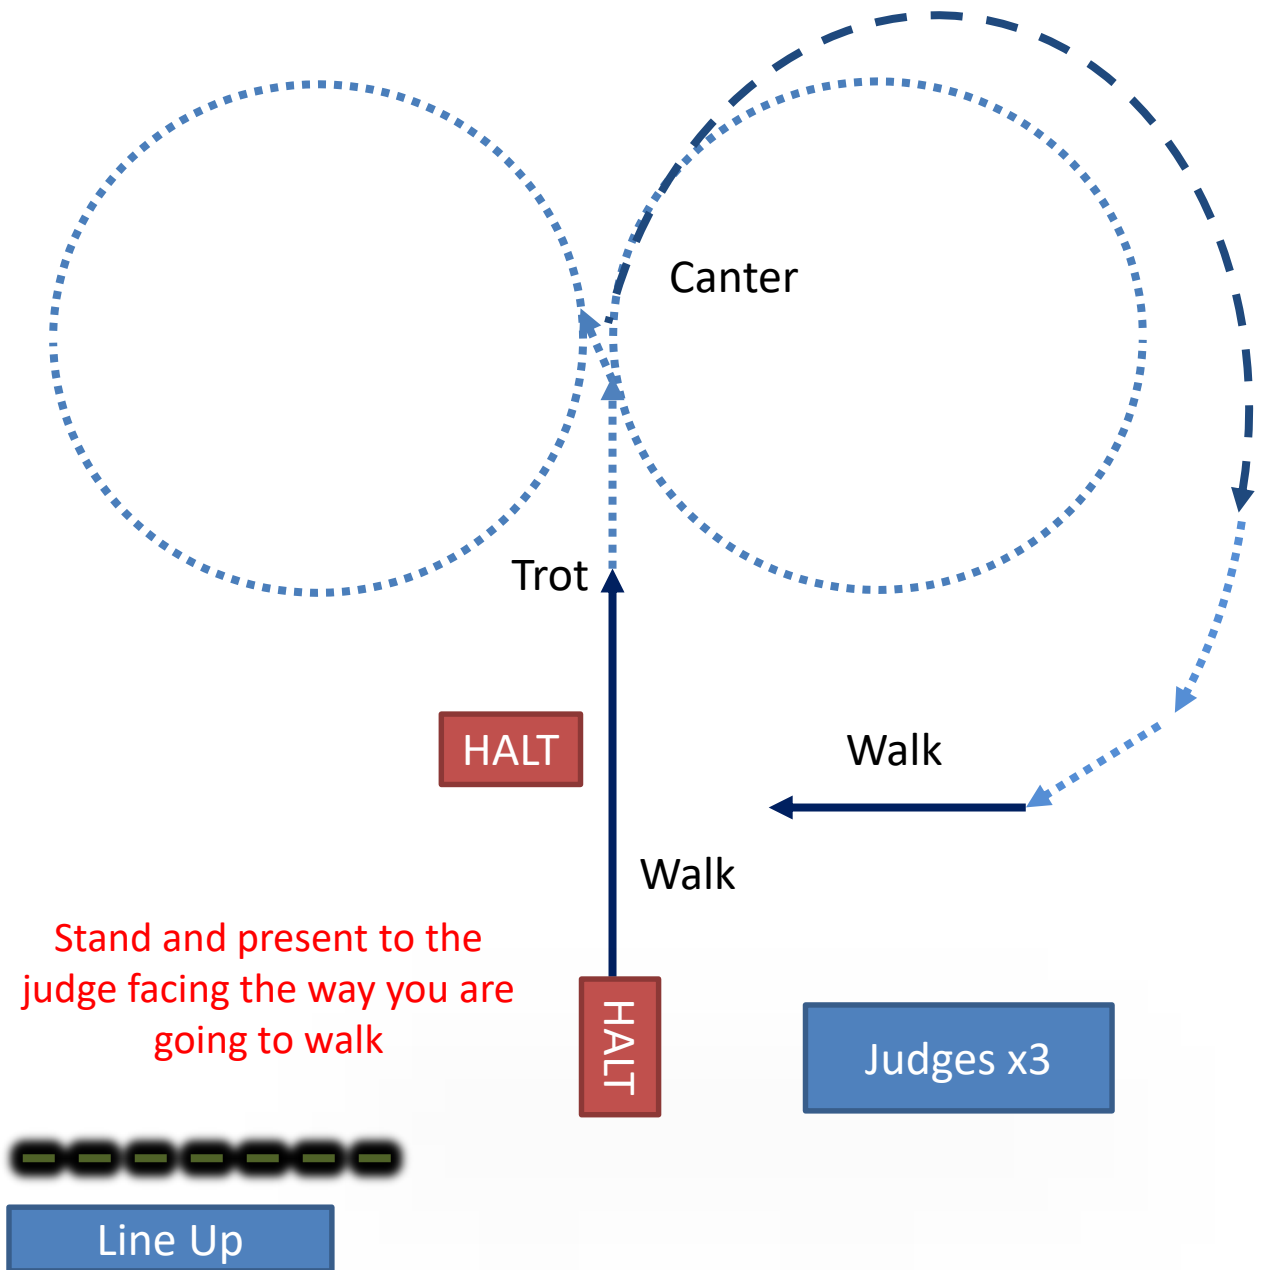

Newcomer Open

Newcomer Hunter

Preliminary Open

Preliminary Hunter

Leading Rein & Rider 3-6yrs

Class to be lined up IN THE ARENA

First Ridden

Class to be lined up IN THE ARENA

First ridden ponies are **not** asked to canter when on the circle prior to the individual workout

Preliminary Riders

Riders 6-9yrs, 9-12yrs & 12-15yrs

Rider 15-17yrs, 17-21yrs, 21-30ys & 30+yrs

Childs Open