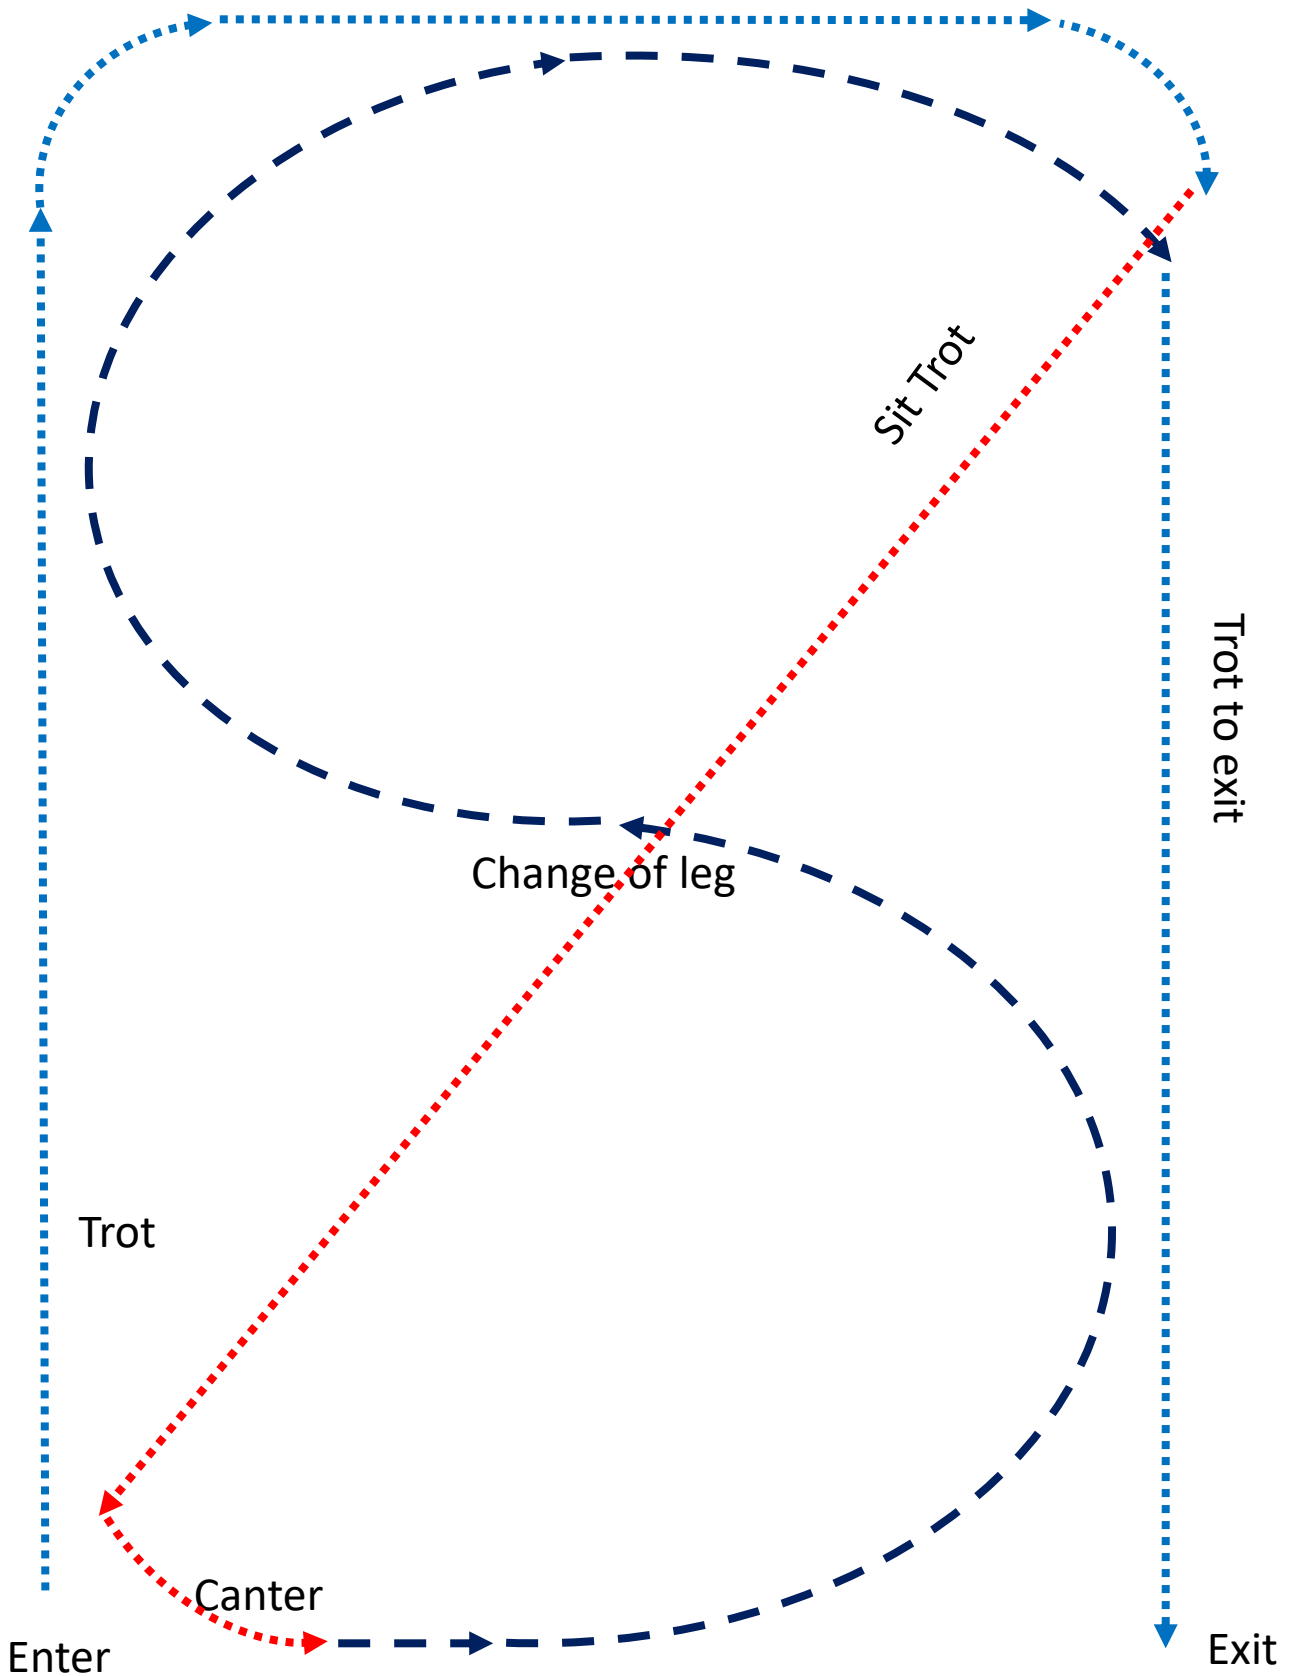

Newcomer Open

Newcomer Hunter

Preliminary Open

Preliminary Hunter

Leading Rein & Rider 3-6yrs

Class to be lined up IN THE ARENA

First Ridden

Class to be lined up IN THE ARENA

First ridden ponies are **not** asked to canter when on the circle prior to the individual workout

Preliminary Riders

Riders 6-9yrs, 9-12yrs & 12-15yrs

Rider 15-17yrs, 17-21yrs, 21-30ys & 30+yrs

Childs Open