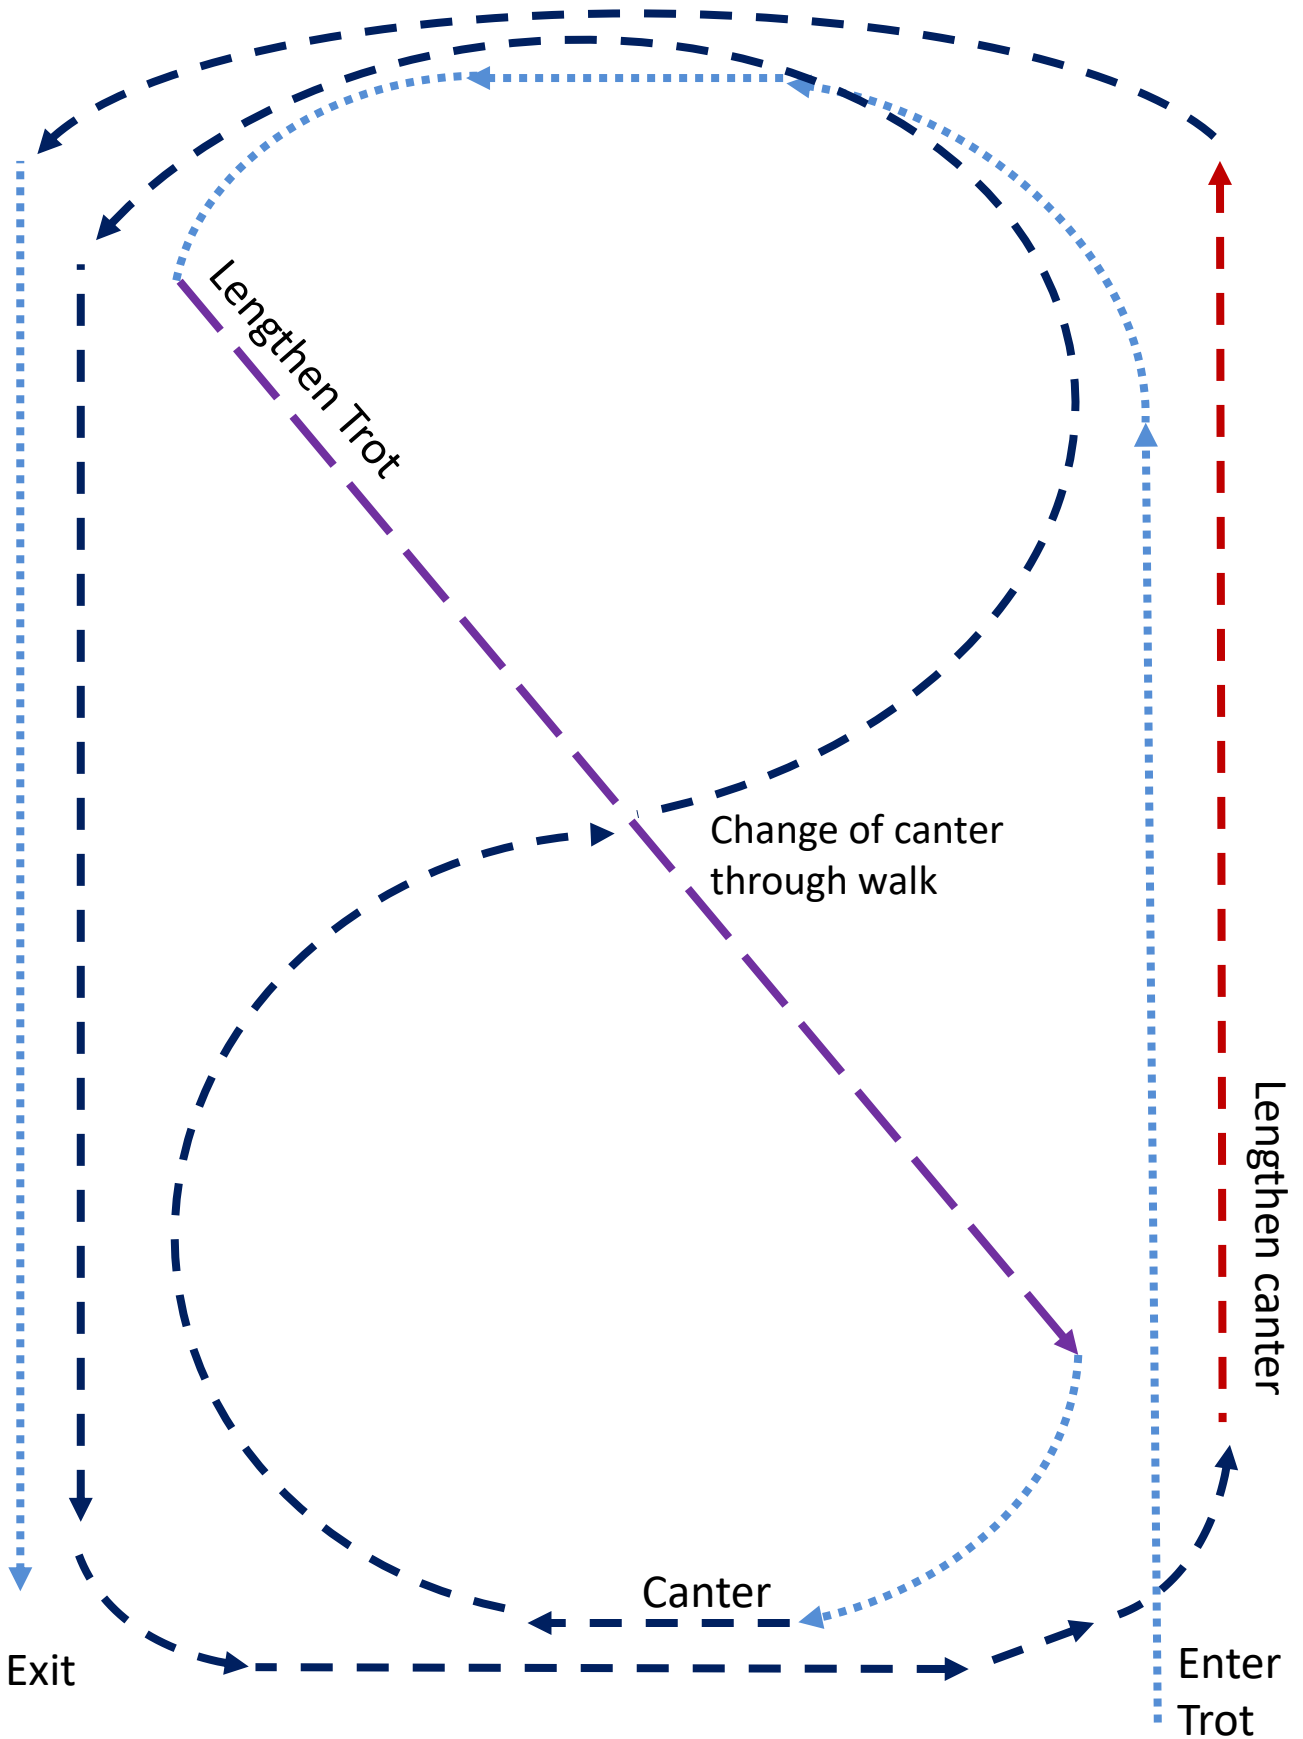

Home Produced