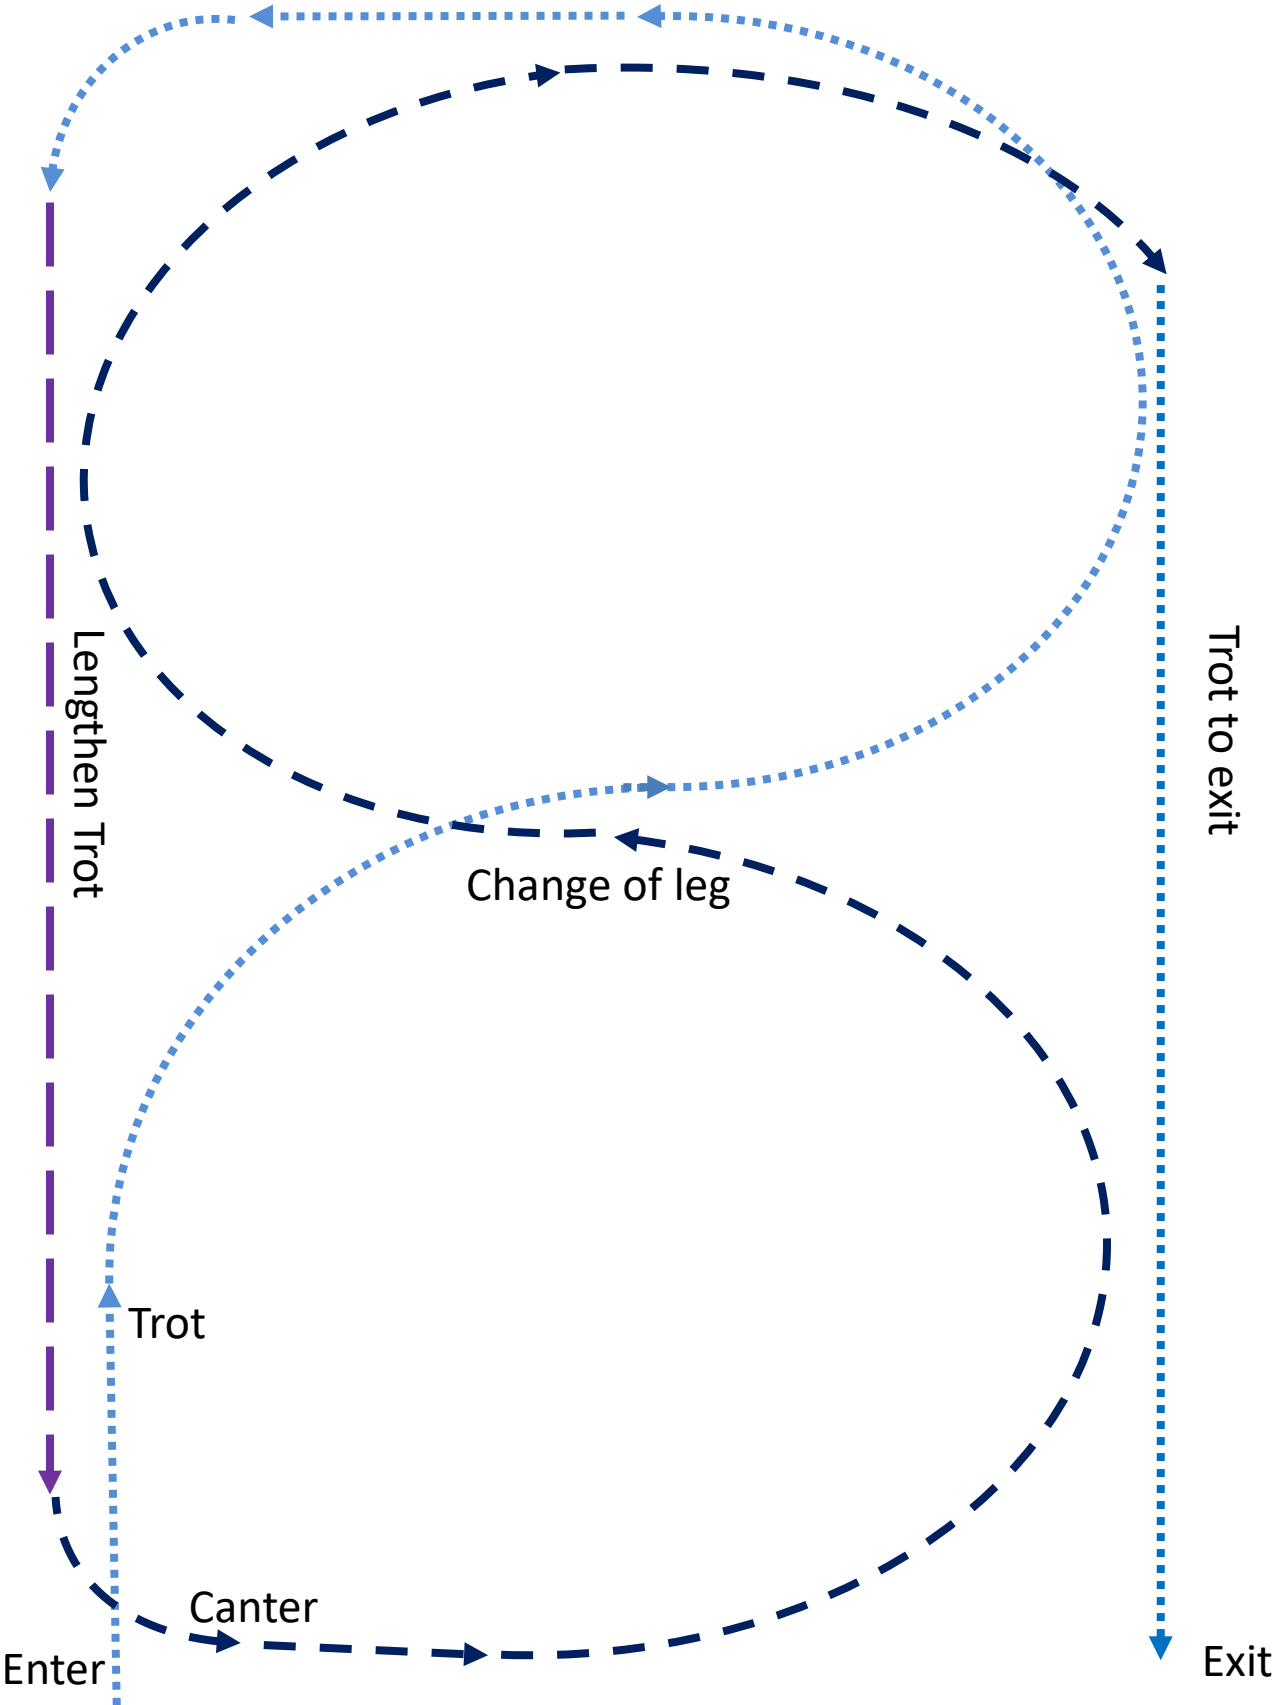

Newcomer Open

Newcomer Hunter

Preliminary Open

Preliminary Hunter

Leading Rein & Rider 3-6yrs

Class to be lined up IN THE ARENA

First Ridden

Class to be lined up IN THE ARENA

First ridden ponies are **not** asked to canter when on the circle prior to the individual workout

Preliminary Riders

Riders 6-9yrs, 9-12yrs & 12-15yrs

Rider 15-17yrs, 17-21yrs, 21-30ys & 30+yrs

Childs Open