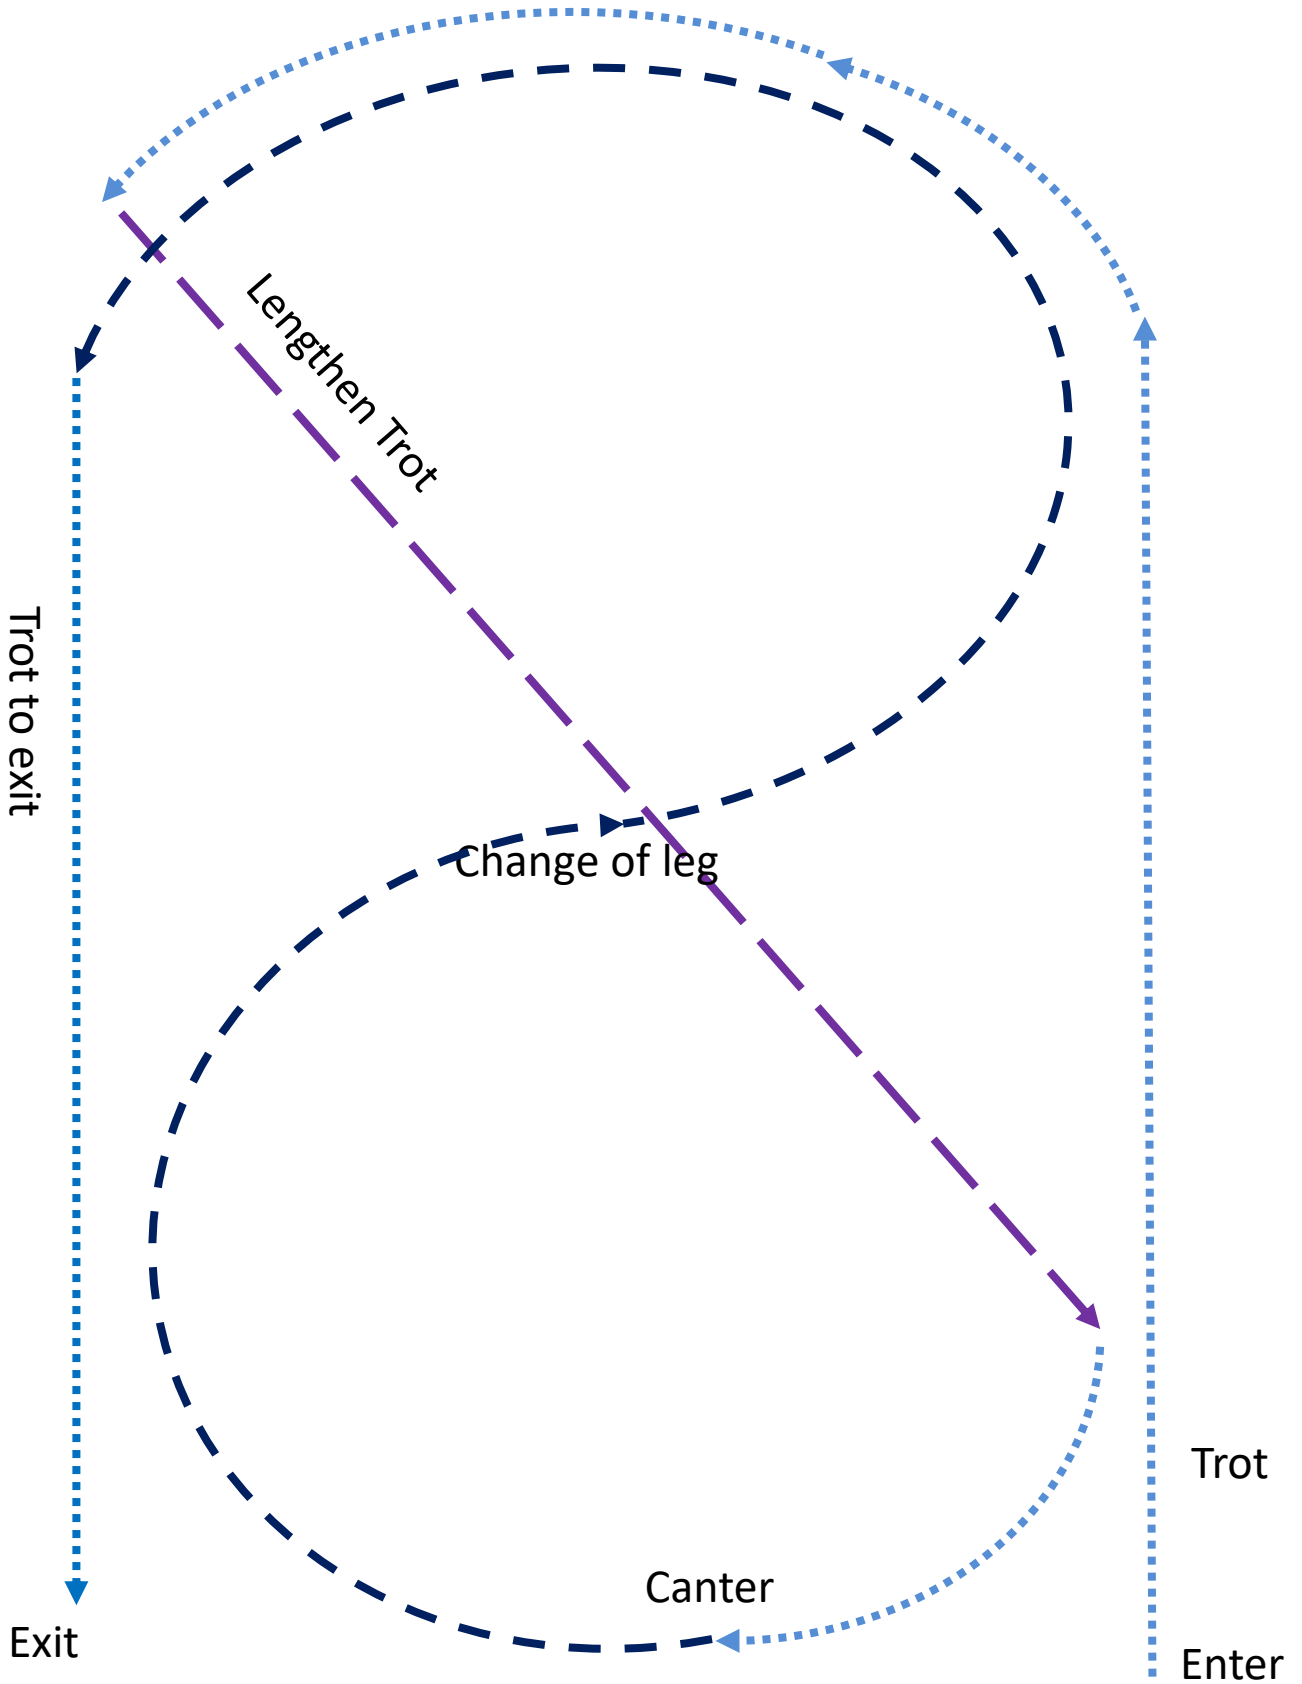

Newcomer Open

Newcomer Hunter

Preliminary Open

Preliminary Hunter

Leading Rein & Rider 3-6yrs

Class to be lined up IN THE ARENA

First Ridden

Class to be lined up IN THE ARENA

First ridden ponies are **not** asked to canter when on the circle prior to the individual workout

Preliminary Riders

Riders 6-9yrs, 9-12yrs & 12-15yrs

Rider 15-17yrs, 17-21yrs, 21-30ys & 30+yrs

Childs Open