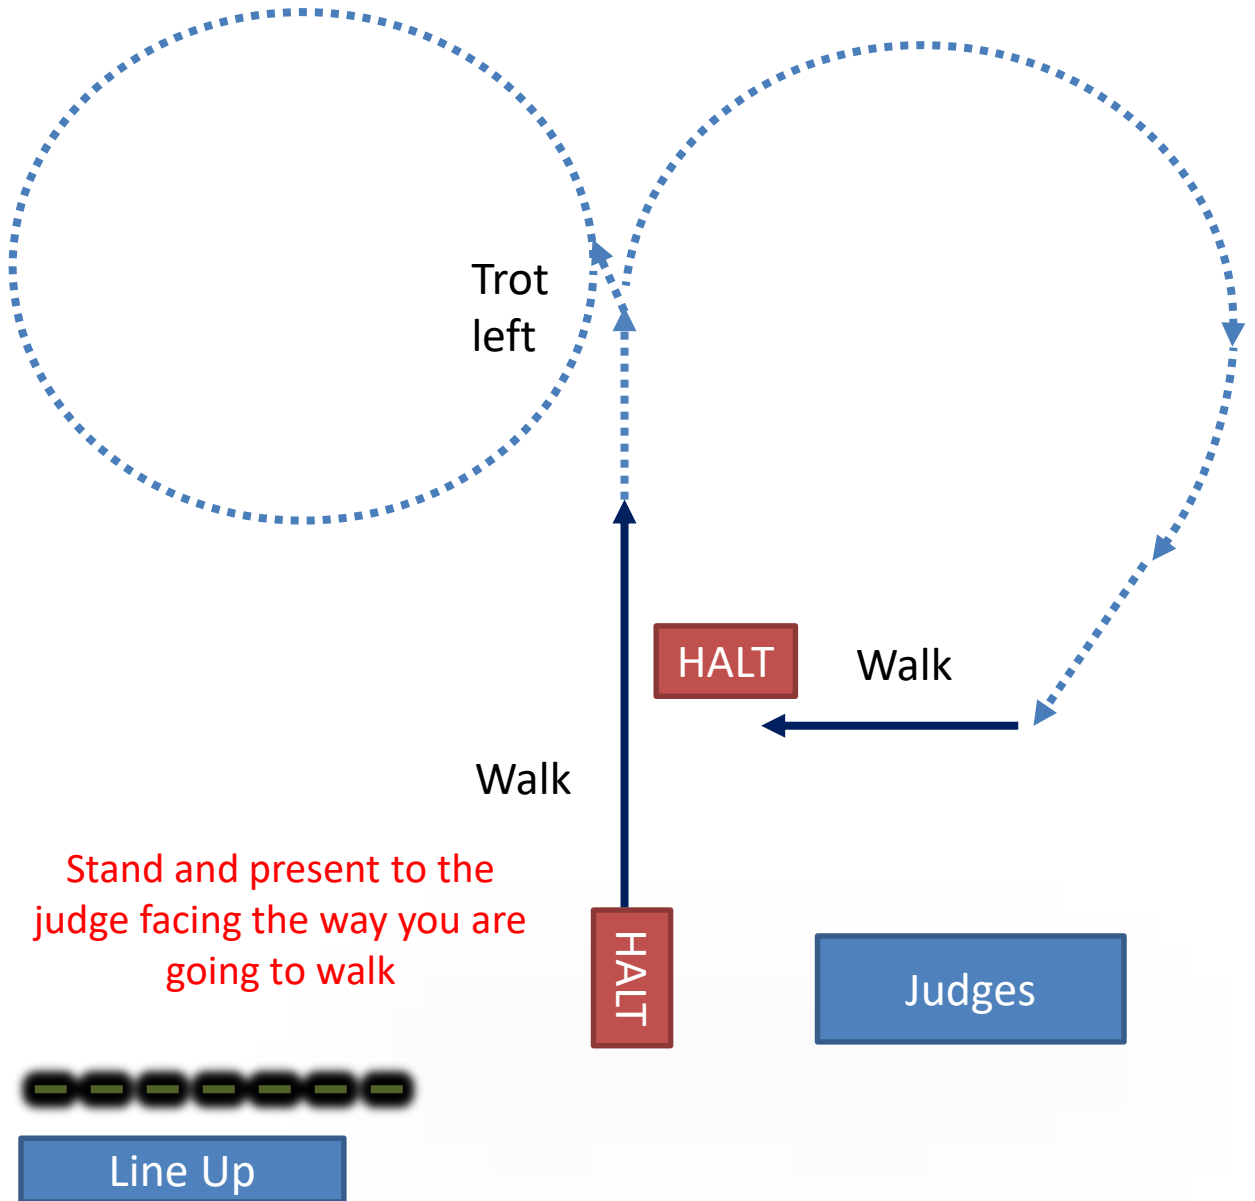

Newcomer Open

Newcomer Hunter

Preliminary Open

Preliminary Hunter

Leading Rein & Rider 3-6yrs

Class to be lined up IN THE ARENA

First Ridden

Class to be lined up IN THE ARENA

First ridden ponies are **not** asked to canter when on the circle prior to the individual workout

Preliminary Riders

Riders 6-9yrs, 9-12yrs & 12-15yrs

Rider 15-17yrs, 17-21yrs, 21-30ys & 30+yrs

Childs Open