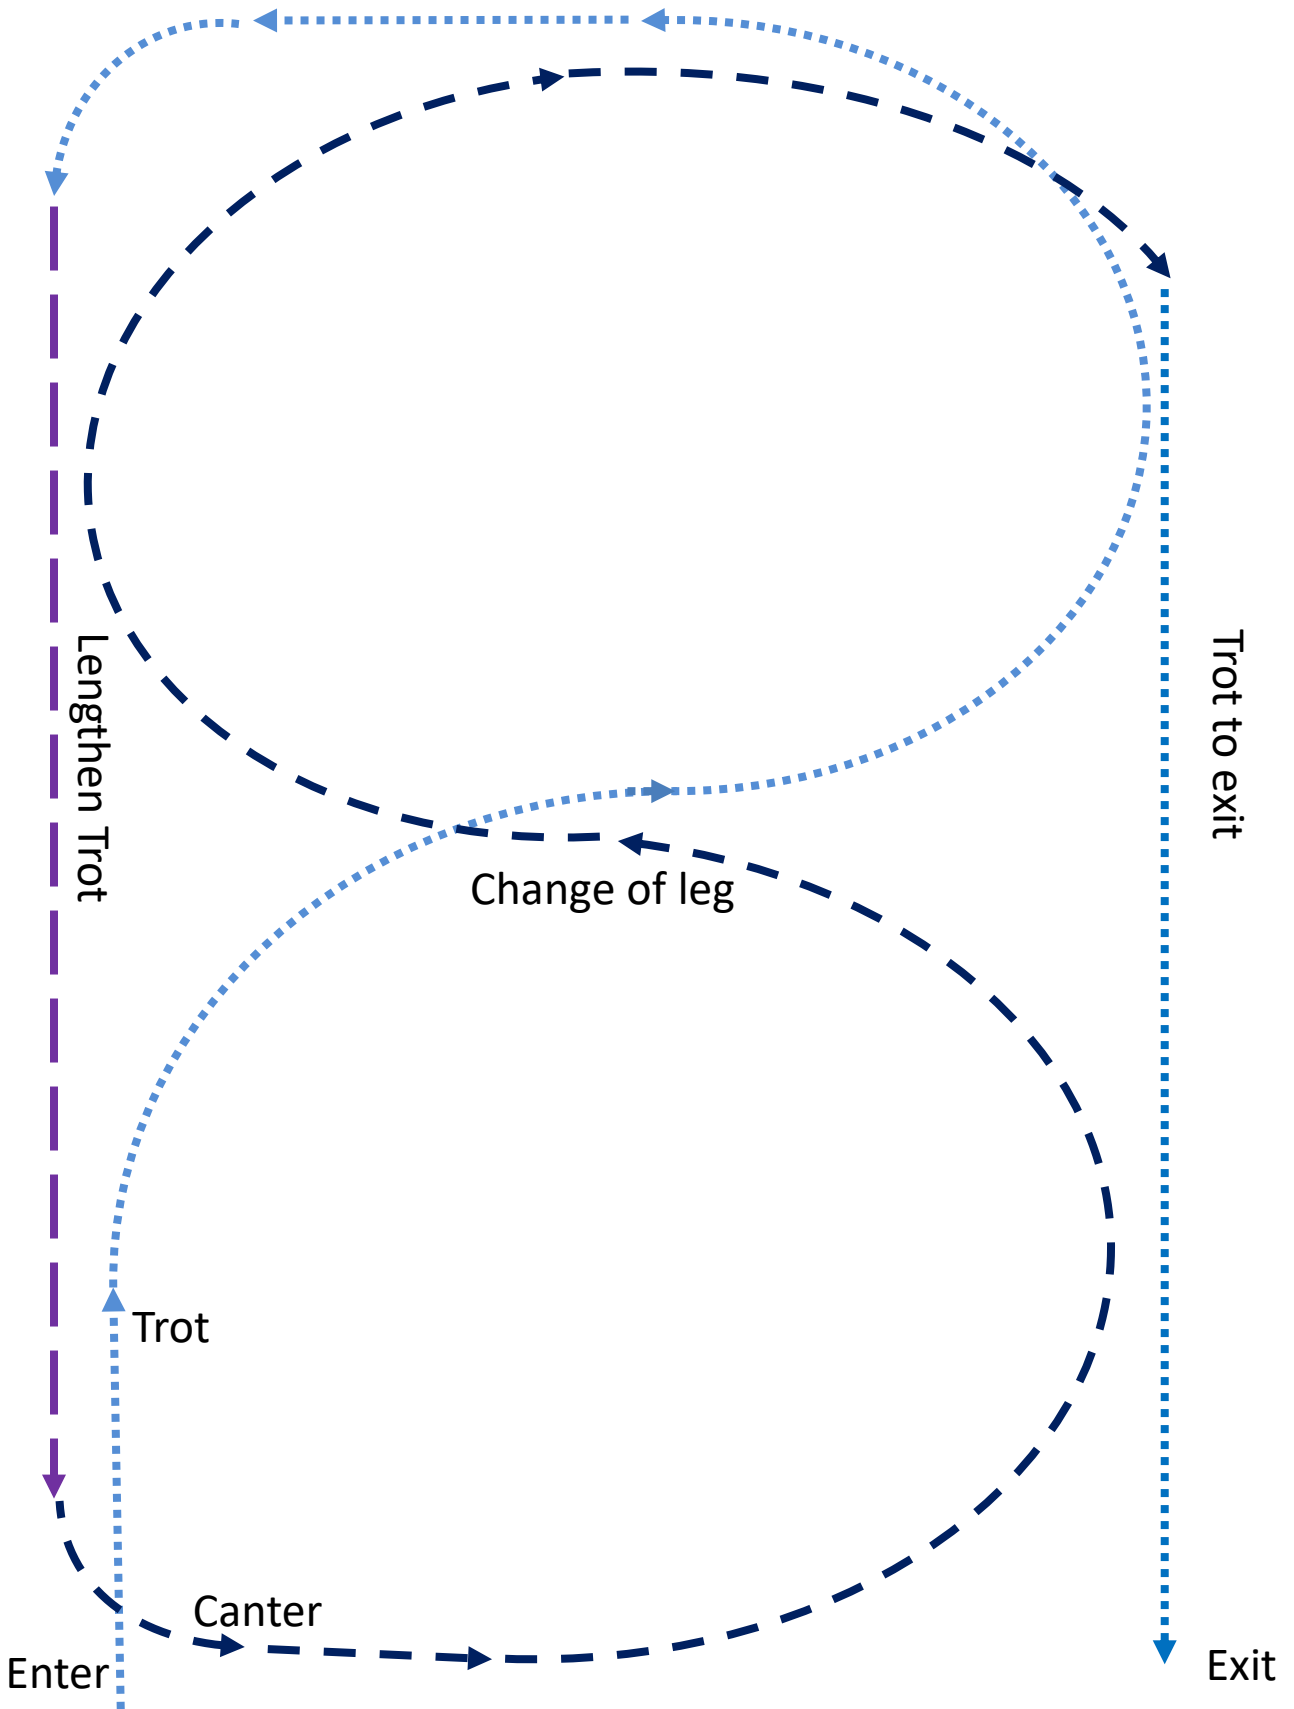

Newcomer Open

Newcomer Hunter

Preliminary Open

Preliminary Hunter

Leading Rein & Rider 3-6yrs

Class to be lined up IN THE ARENA

First Ridden

Class to be lined up IN THE ARENA

First ridden ponies are **not** asked to canter when on the circle prior to the individual workout

Preliminary Riders

Riders 6-9yrs, 9-12yrs & 12-15yrs

Rider 15-17yrs, 17-21yrs, 21-30ys & 30+yrs

Childs Open