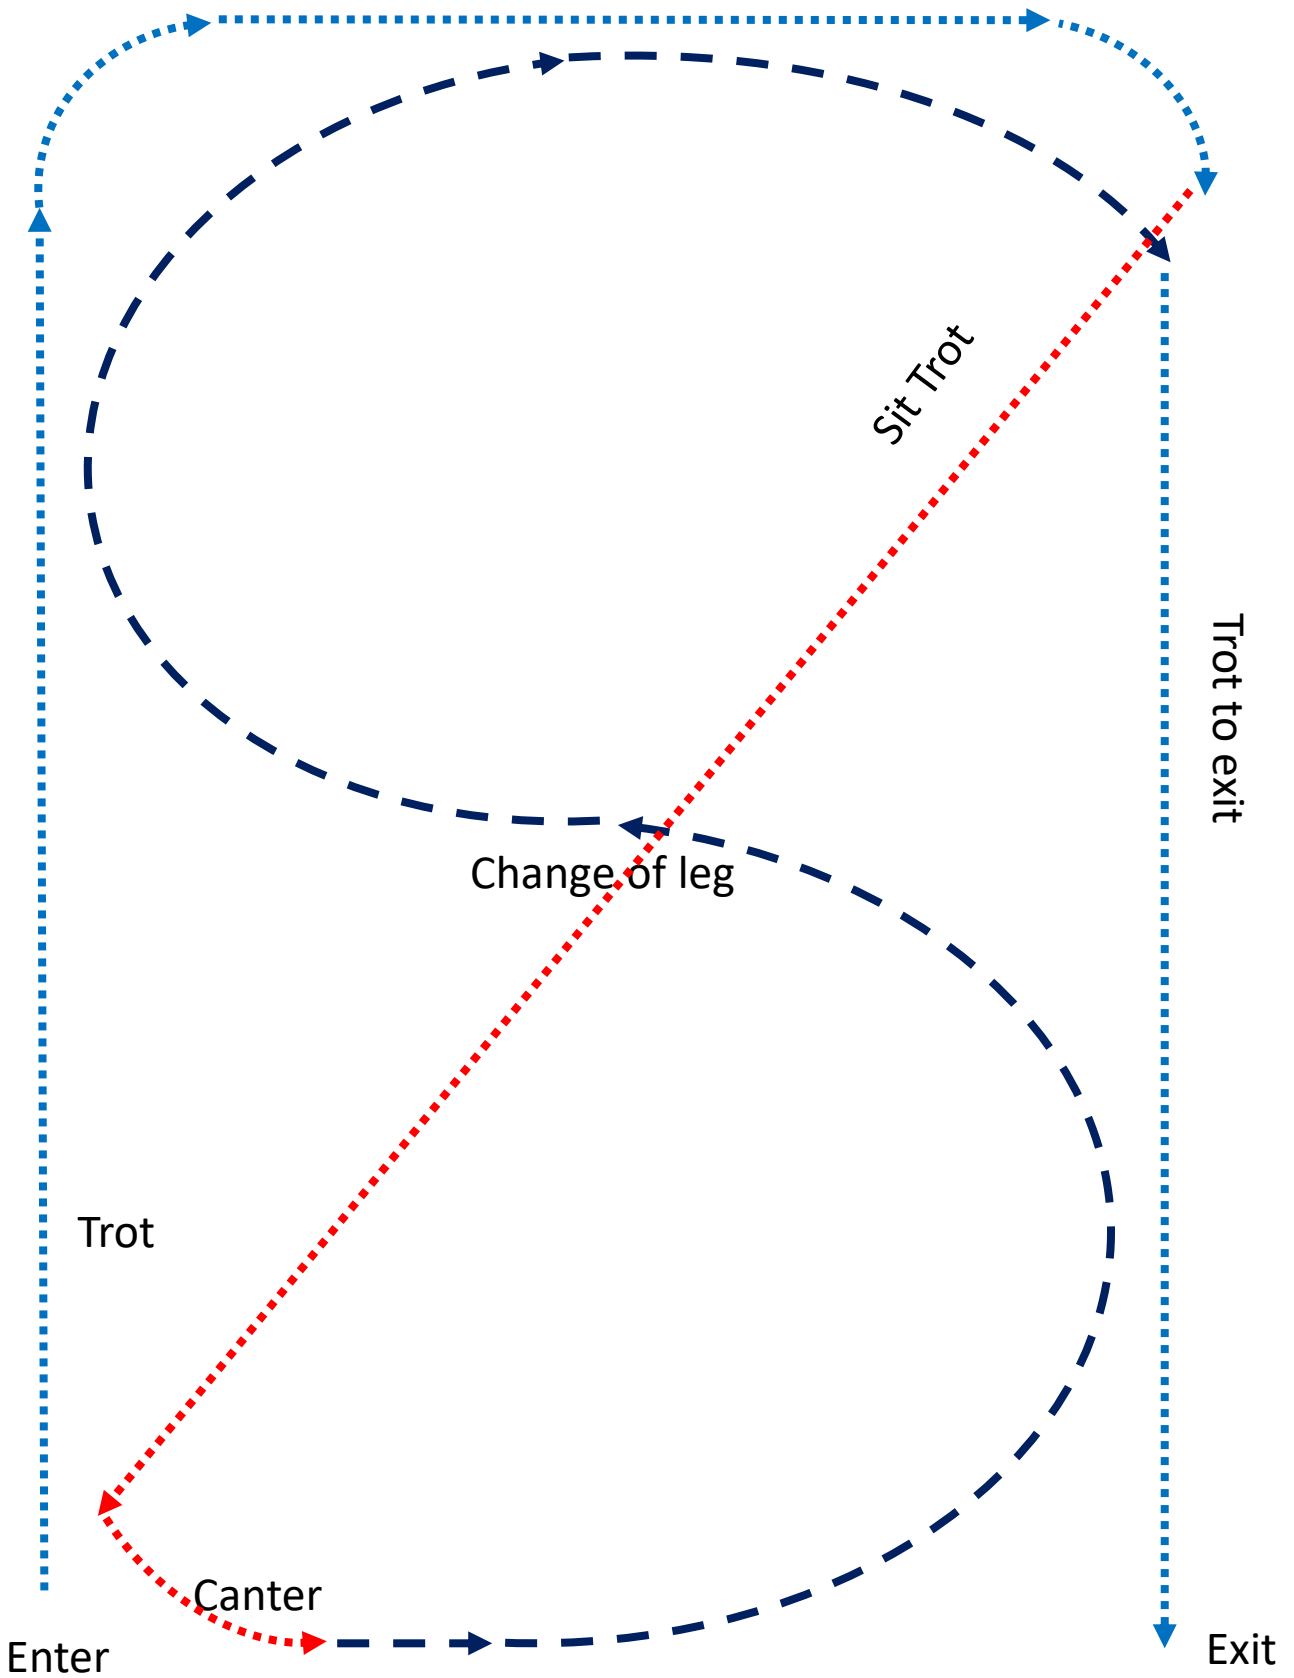

Newcomer Open

Newcomer Hunter

Preliminary Open

Preliminary Hunter

Leading Rein & Rider 3-6yrs

Class to be lined up IN THE ARENA

First Ridden

Class to be lined up IN THE ARENA

First ridden ponies are **not** asked to canter when on the circle prior to the individual workout

Preliminary Riders

Riders 6-9yrs, 9-12yrs & 12-15yrs

Rider 15-17yrs, 17-21yrs, 21-30ys & 30+yrs

Childs Open