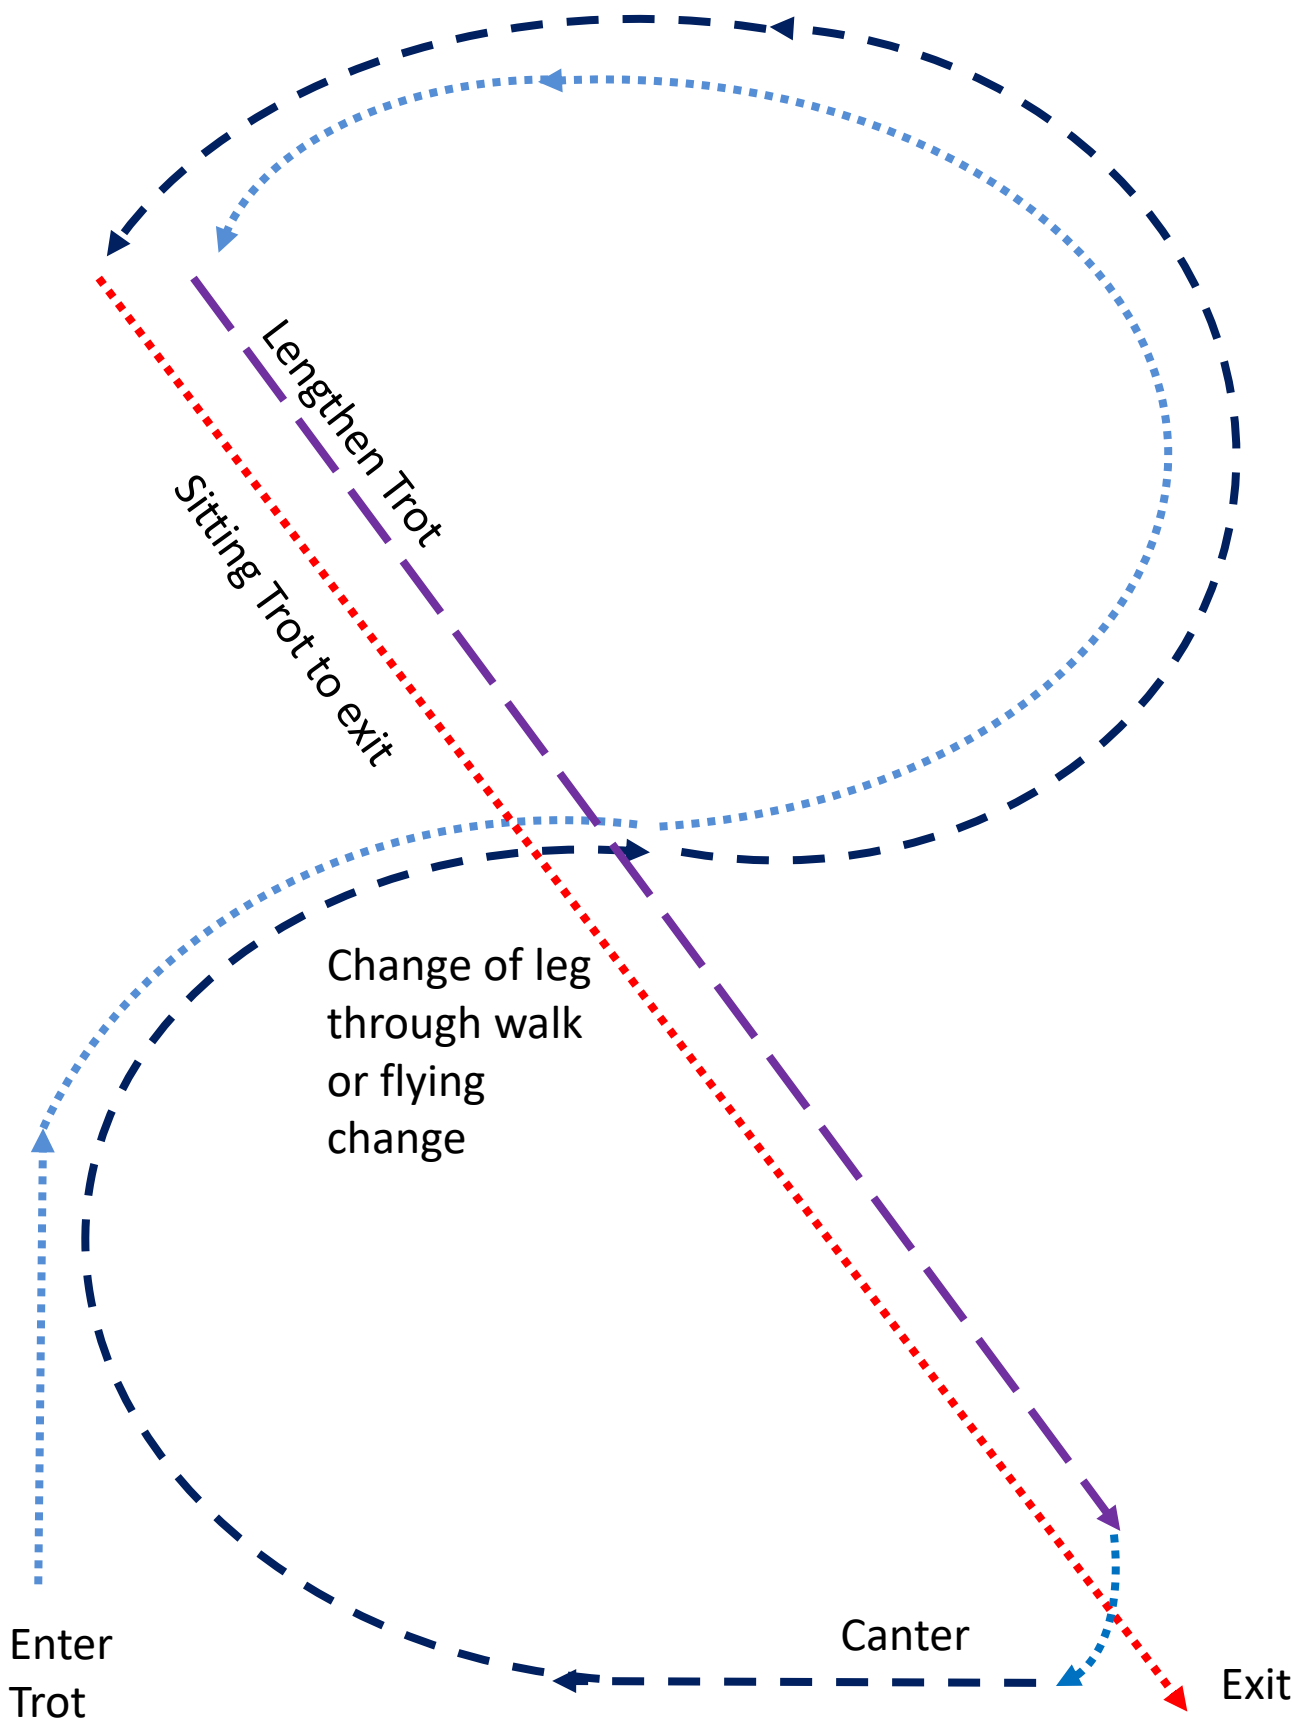

Newcomer Open

Newcomer Hunter

Preliminary Open

Preliminary Hunter

Leading Rein & Rider 3-6yrs

Class to be lined up IN THE ARENA

First Ridden

Class to be lined up IN THE ARENA

First ridden ponies are **not** asked to canter when on the circle prior to the individual workout

Preliminary Riders

Riders 6-9yrs, 9-12yrs & 12-15yrs

Rider 15-17yrs, 17-21yrs, 21-30ys & 30+yrs

Childs Open