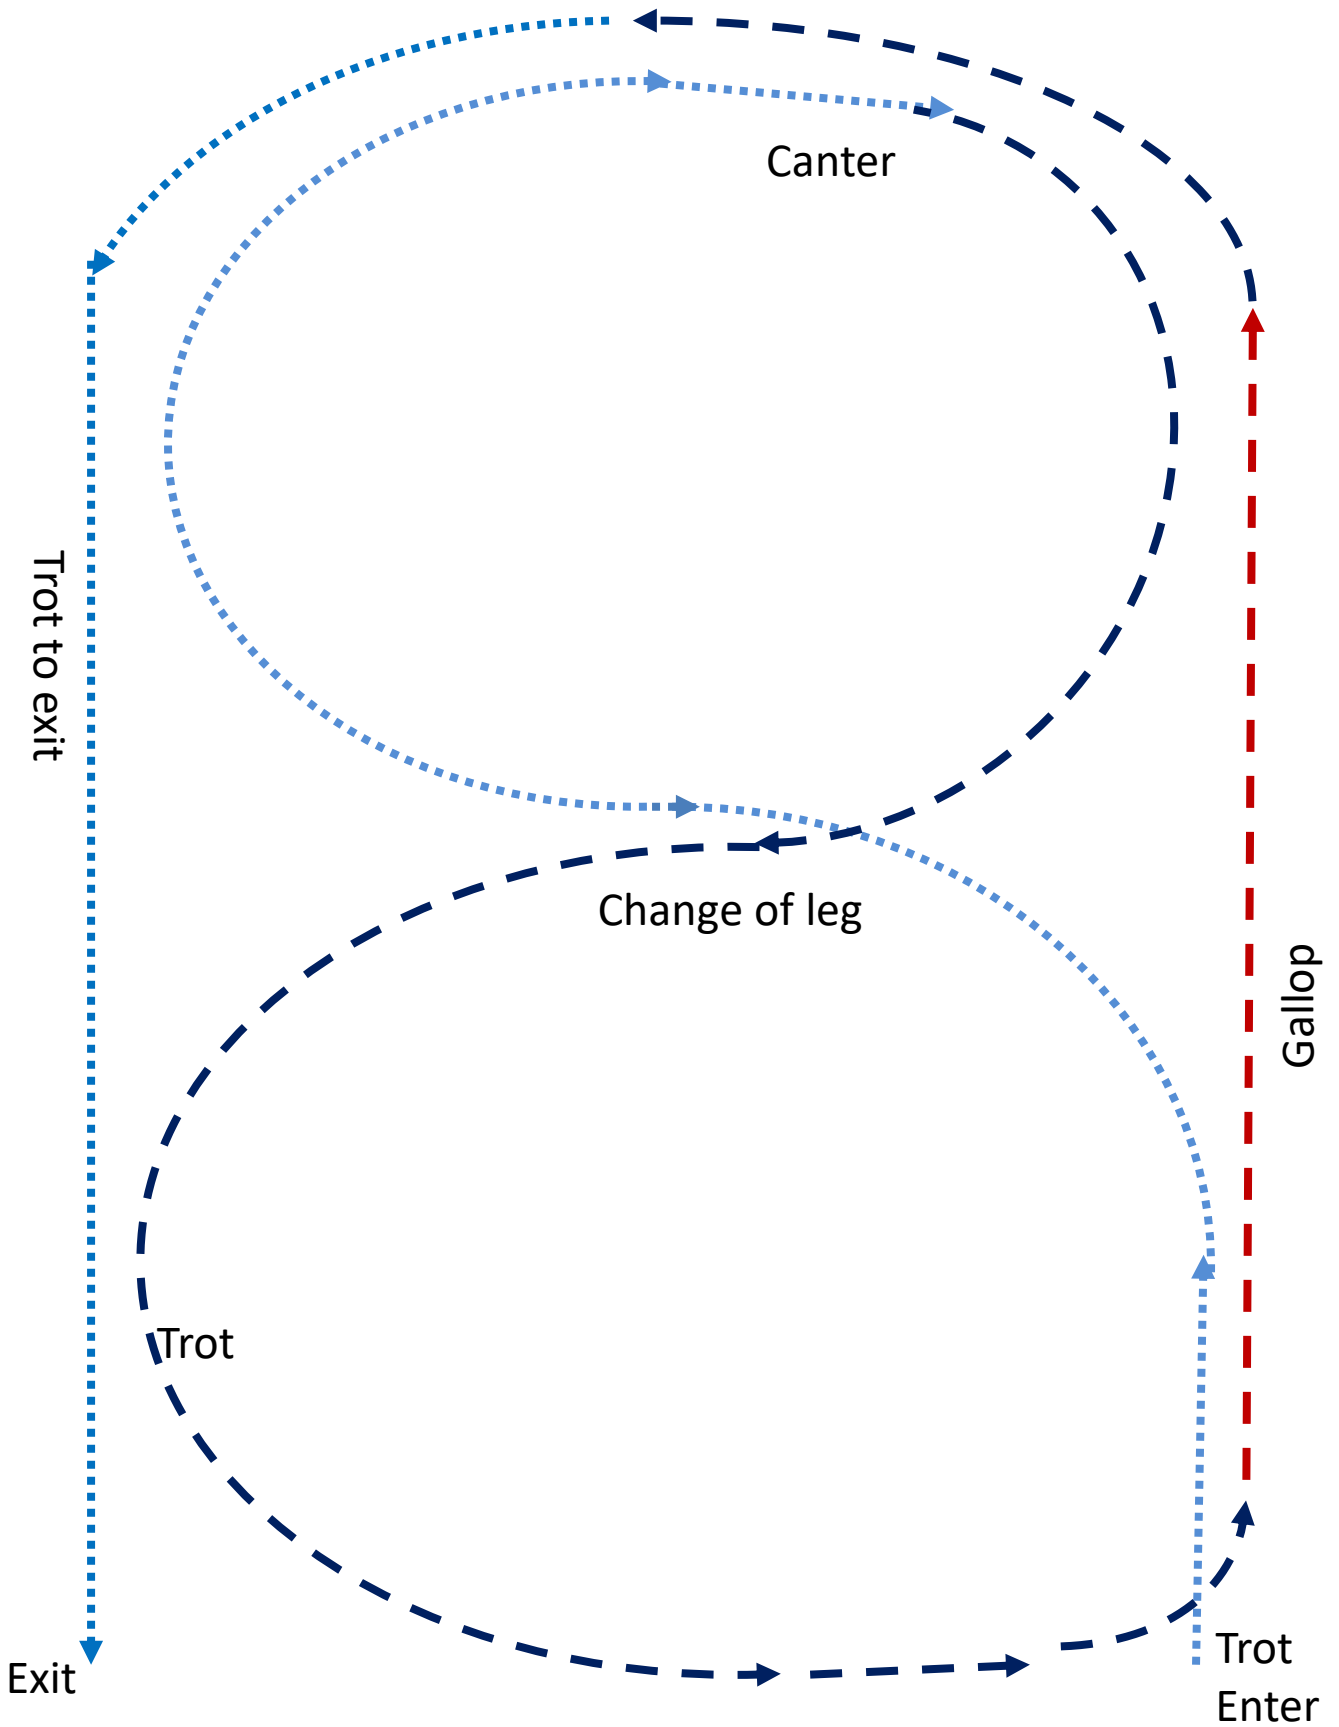

Open Show Hunter