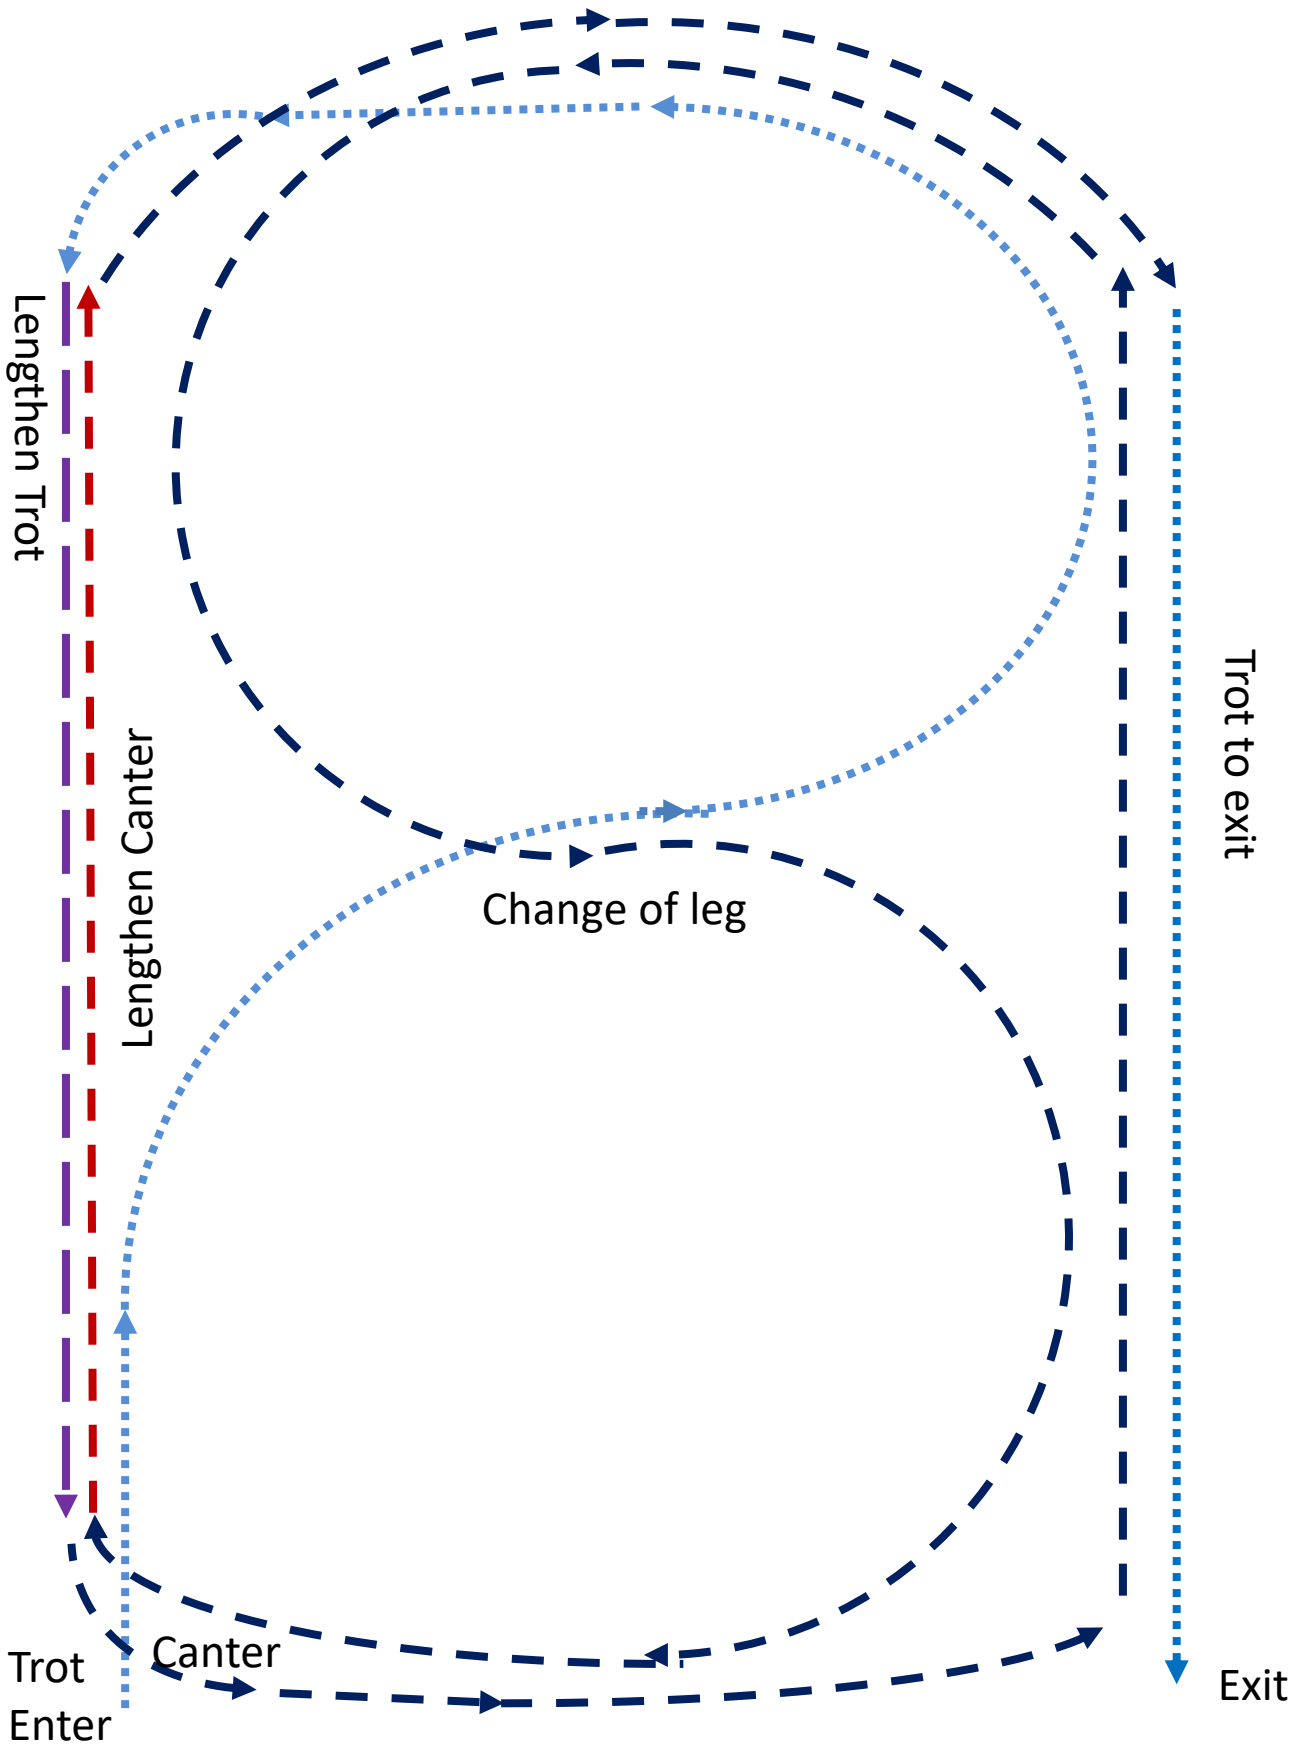

Open Saddle