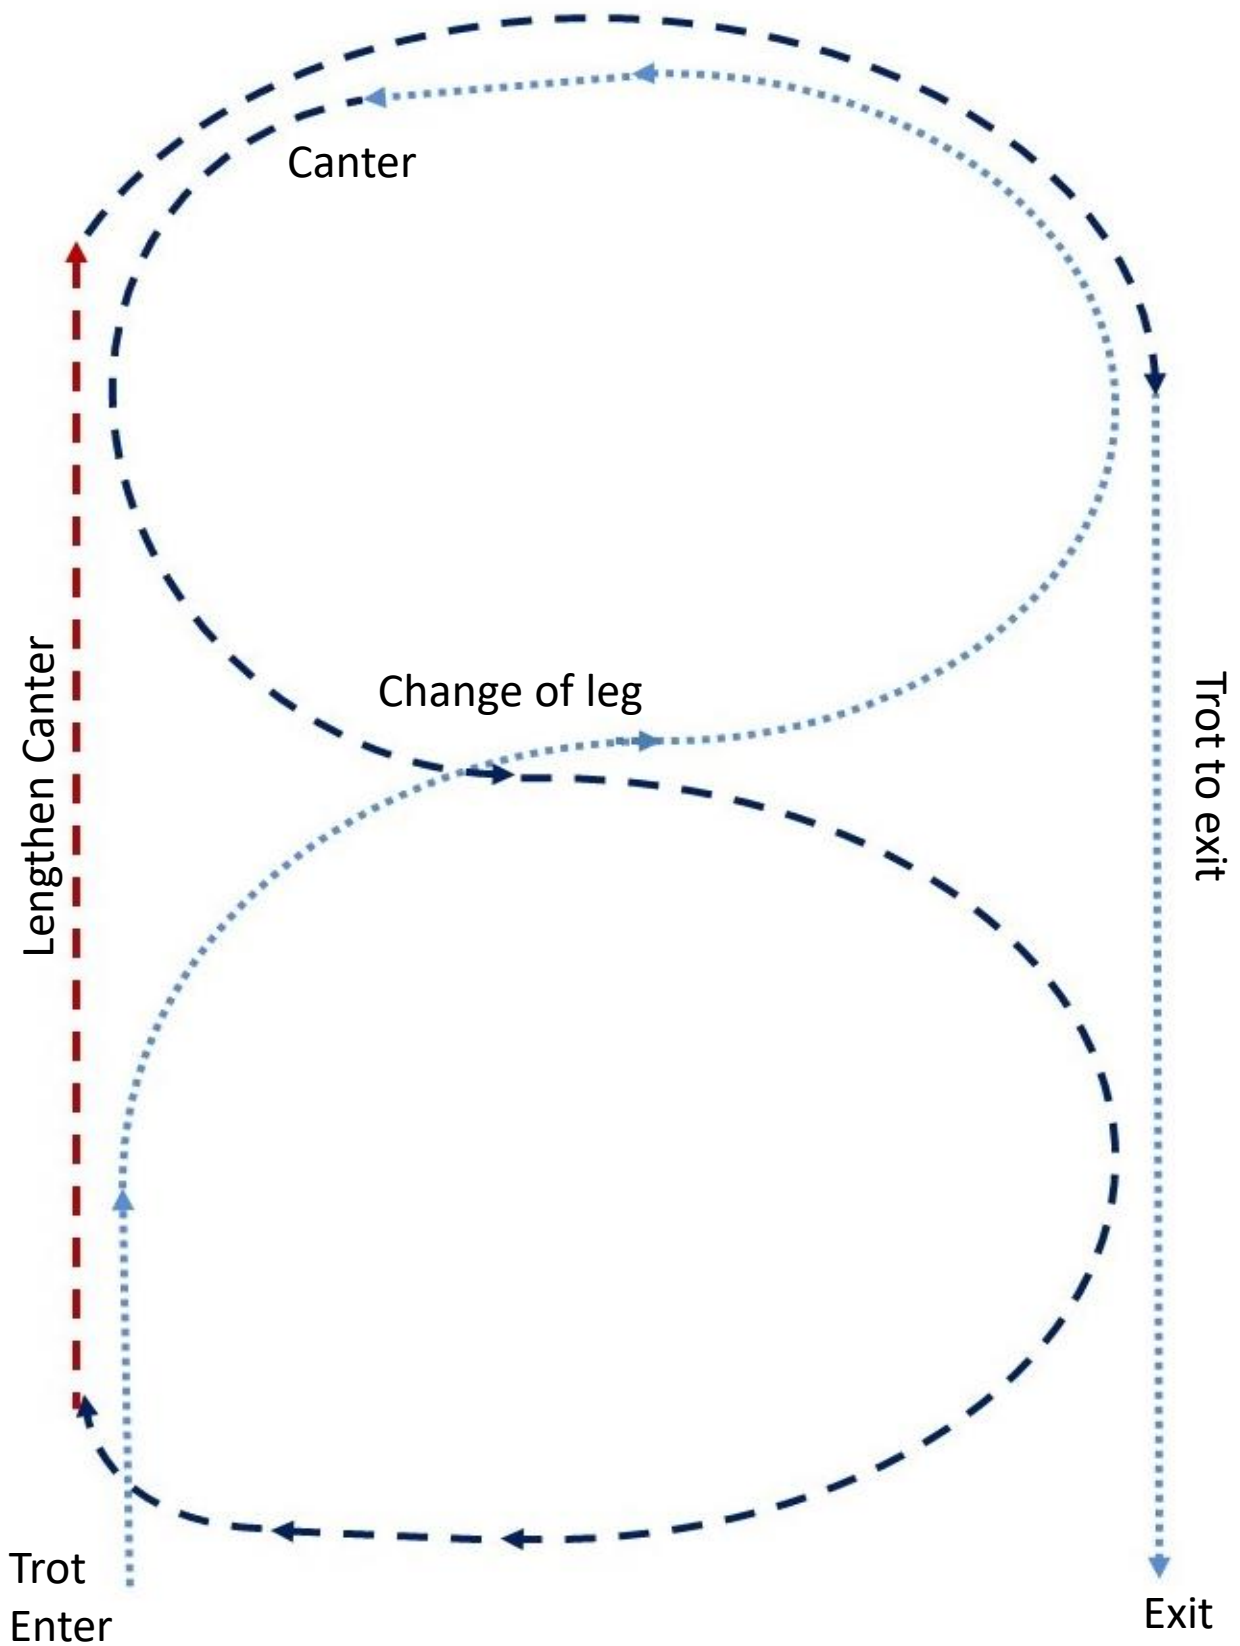

Childs Hunter